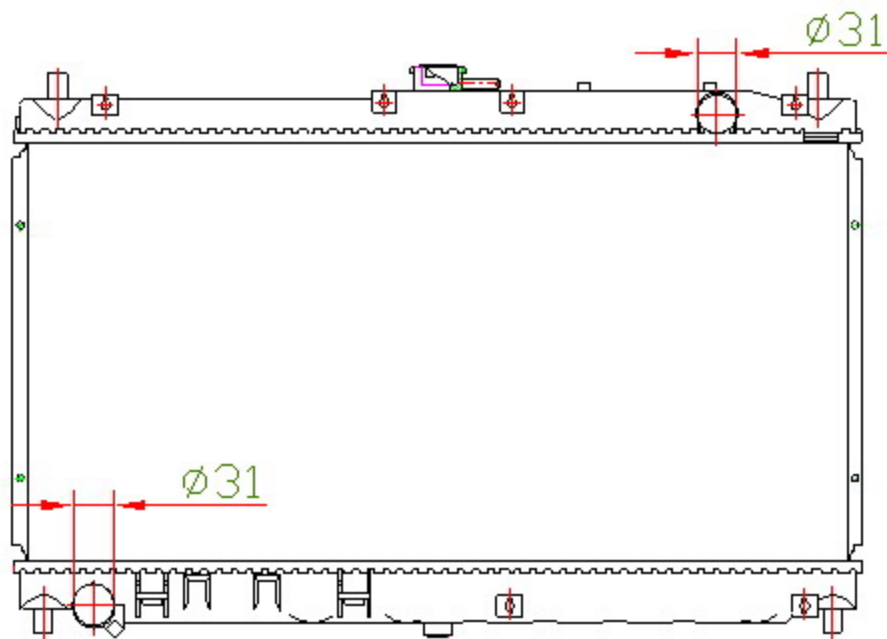

16117

CARTYPE:MX5'98 Miata Man'98 MT

CORE SIZE: PA 320\*648\*16

CORE SIZE:

OEM: BP4W-15-200A

DPI:

CARTON: 69.5\*11.5\*52.5

TANK SIZE: 670\*47