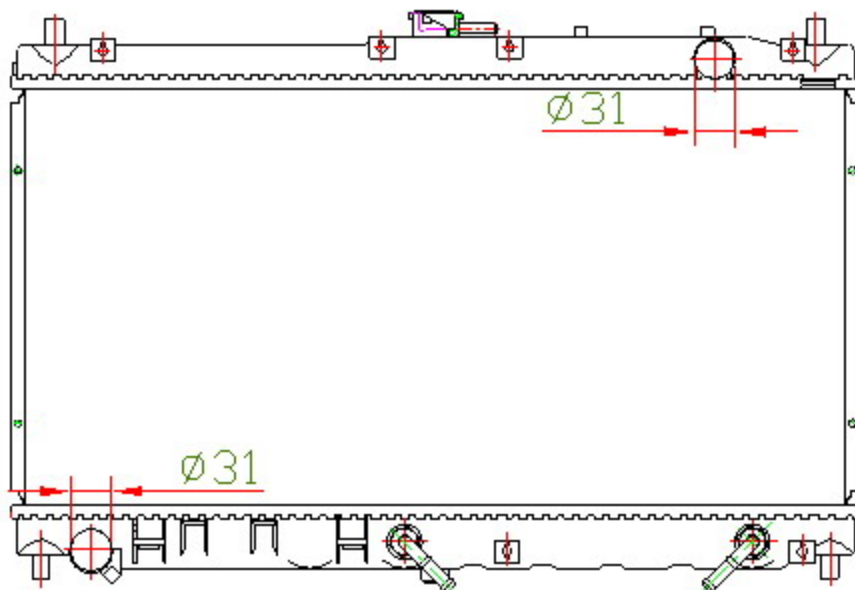

16118

CARTYPE:MX5'98 1.6/1.8G Miata Aut '98 AT

CORE SIZE: PA 320\*648\*16

CORE SIZE:

OEM: BP4W-15-200A

NISSENS:62467

CARTON: 69.5\*11.5\*52.5

TANK SIZE: 670\*47

OIL COOLER:275