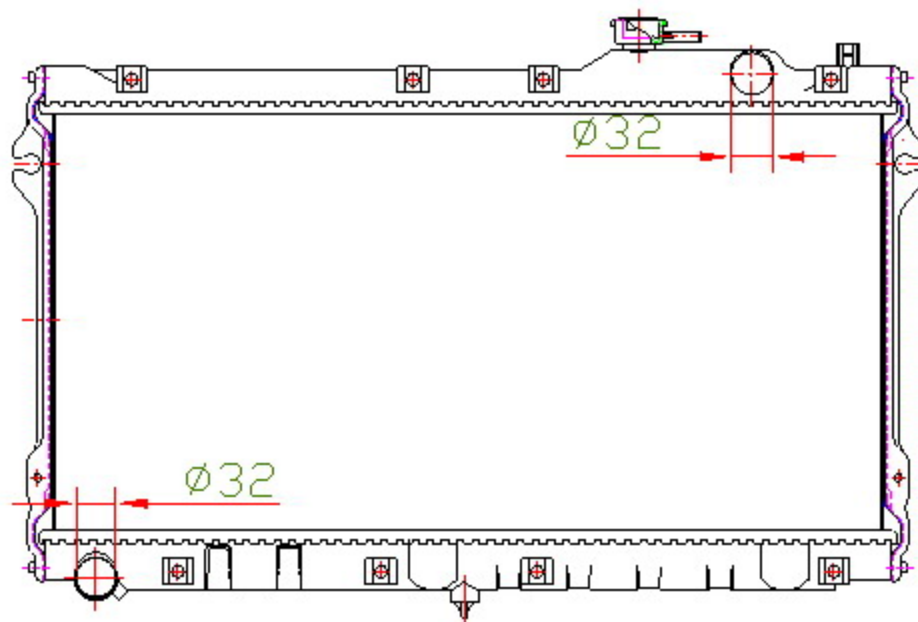

16119

CARTYPE: MX5'89(1.6i) MX5 Man'89 MT

CORE SIZE: PA 320*648*16/26

CORE SIZE:

OEM: B61P-15-200A/B

NISSENS:62447

CARTON:73*12*53

TANK SIZE: 670*47