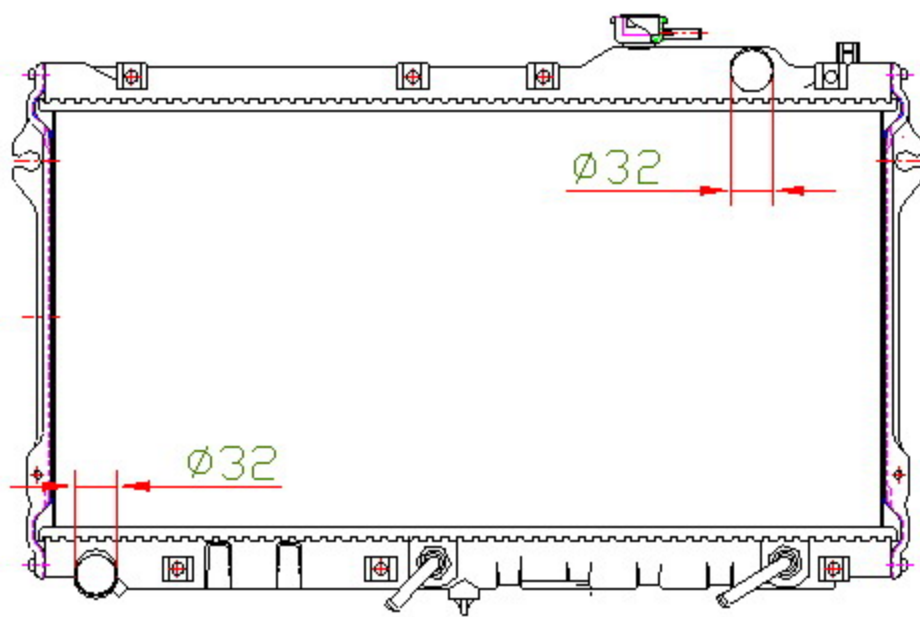

16120

CARTYPE: MX5'89(1.6i) AT

CORE SIZE: PA 320*648*16/26

CORE SIZE:

OEM: B64J-15-200A

DPI:

CARTON: 73*12*53.5

TANK SIZE: 670*47

OIL COOLER:275