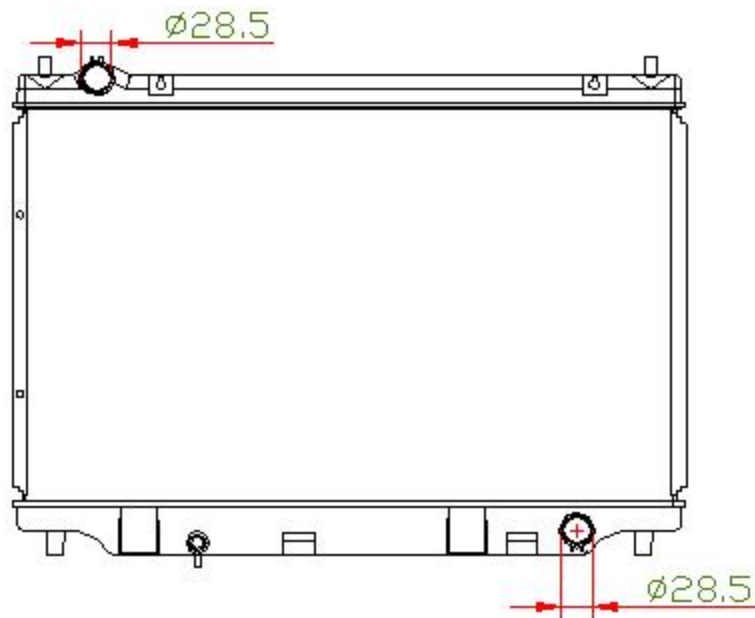

16121

CARTYPE: MAZDA 2 DEMIO MT

CORE SIZE: PA 325*538*26

CORE SIZE:

OEM: ZJ01-15-200A

DPI:

CARTON: 59*12*50

TANK SIZE: 563*47.8