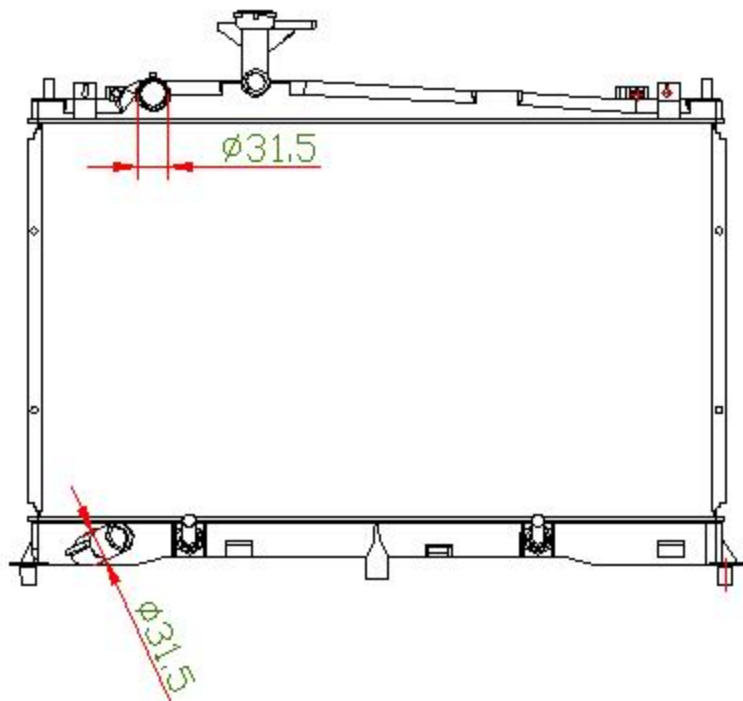

16124

CARTYPE:MAZDA 61.8i/2.0i 101/350mm Aut'02-'04 NISSENS:62463A

CORE SIZE: PA 375*678*16

CARTON: 75.5*14*62.5

CORE SIZE:

TANK SIZE: 699.8*32.8/40.3

OEM: LF21-15-200A/200

OIL COOLER:350