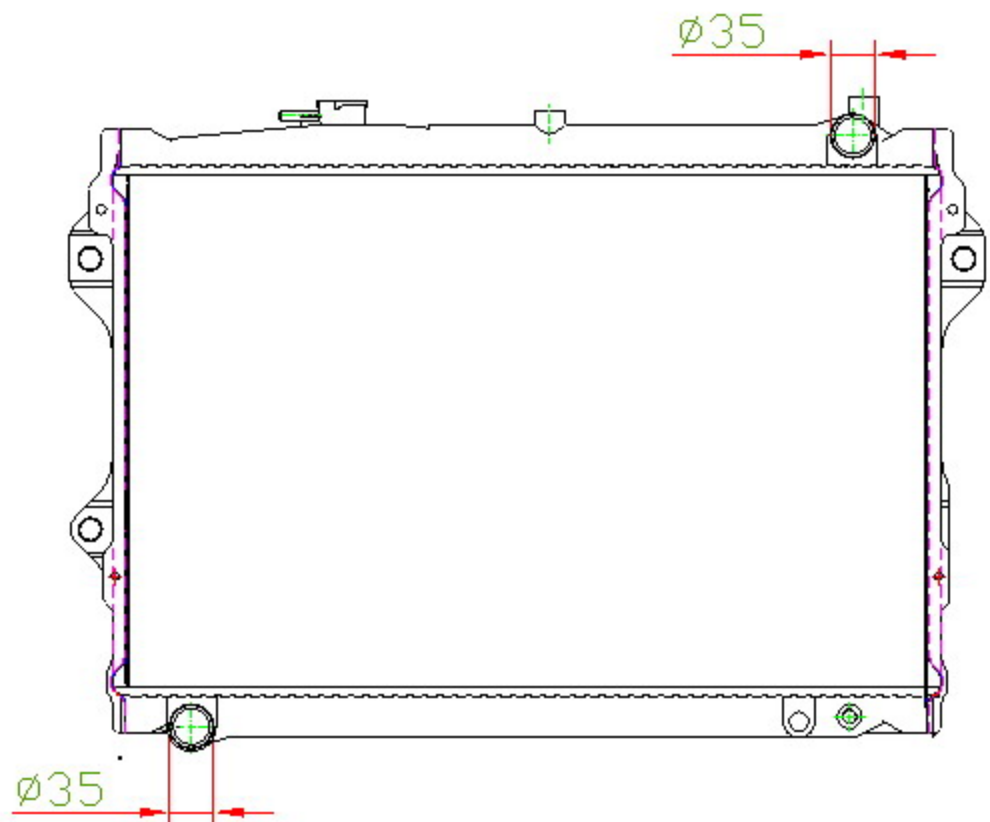

16125

CARTYPE: Pickup'2.6 'PROCEED WAGON 2.6G G6'90-96 MT DPI:

CORE SIZE: PA400\*638\*16/26

CARTON: 77\*12\*59

CORE SIZE:

TANK SIZE: 667\*50

OEM:G607-15-200A/G613-15-200A

OIL COOLER: