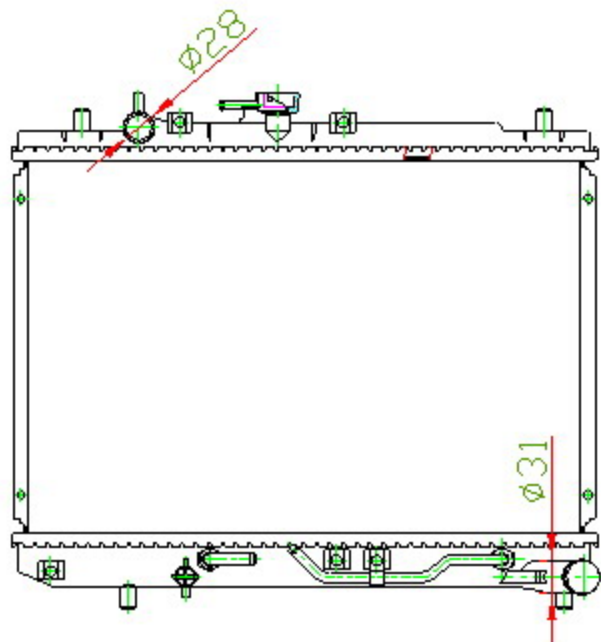

16127

CARTYPE:REVUE'90-99 AT

CORE SIZE: PA350*518*26

CORE SIZE:

OEM: B3C7-15-200D

DPI: 62412

CARTON: 57*13.5*56

TANK SIZE: 544*48

OIL COOLER:275