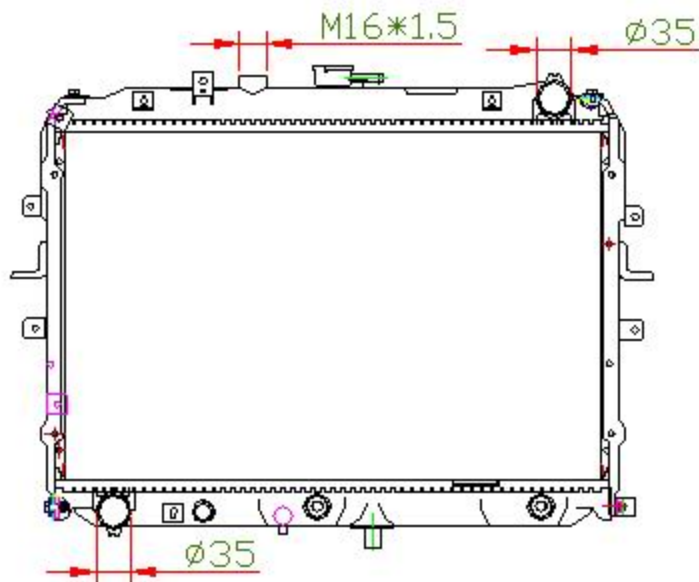

16128

CARTYPE: NISSAN VANETTE AT

CORE SIZE: PA350*538*26

CORE SIZE:

OEM: F81F-15-200A

DPI:

CARTON: 66*15*55.5

TANK SIZE: 562.5*47.5

OIL COOLER: 225