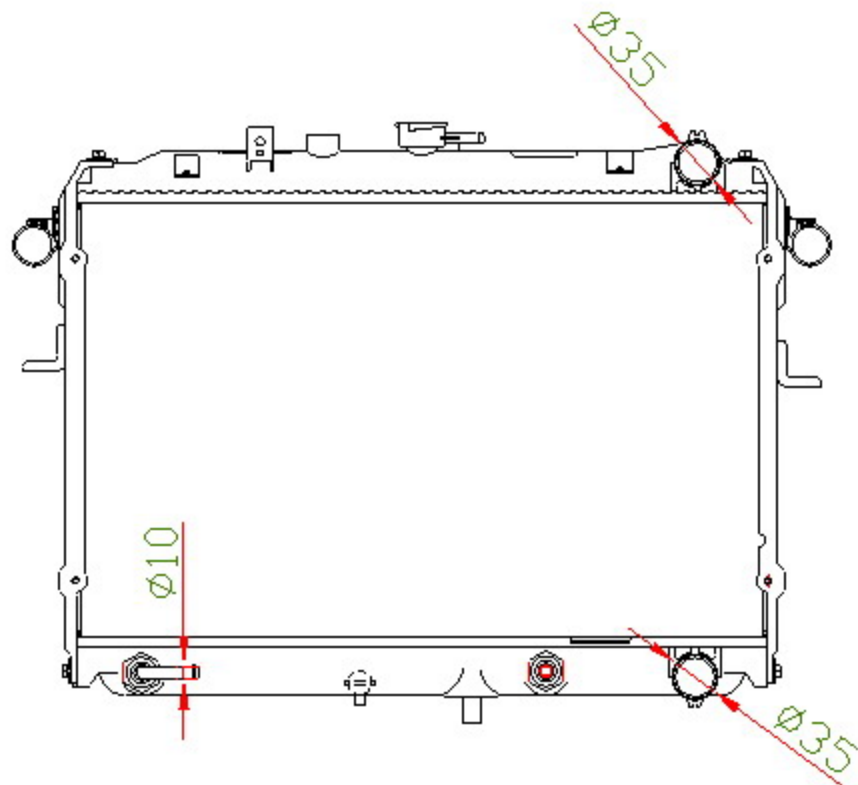

16129

CARTYPE: NISSAN VANETTE '99 AT

CORE SIZE: PA 350 x 538 x 26

CORE SIZE:

OEM: FF04-15-200A

DPI:

CARTON:

TANK SIZE: 562.5*47.5

OIL COOLER: 325