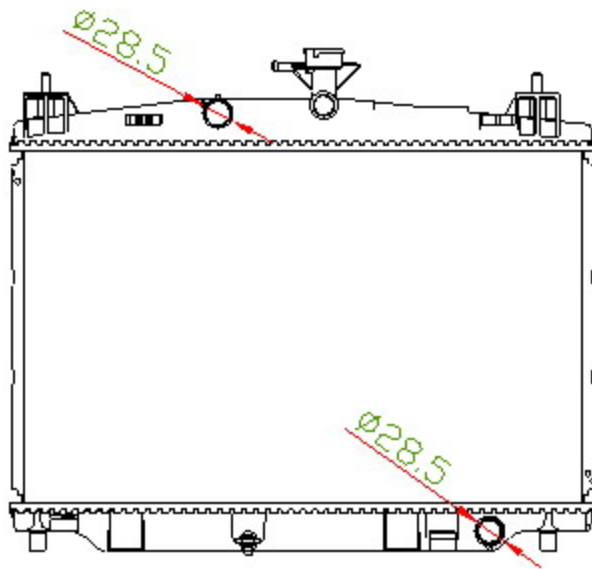

16131

CARTYPE: MAZDA 2 '08- MT

CORE SIZE: PA350*557.5*16

CORE SIZE:

OEM:

DPI:

CARTON:

TANK SIZE: 582.5*47.5