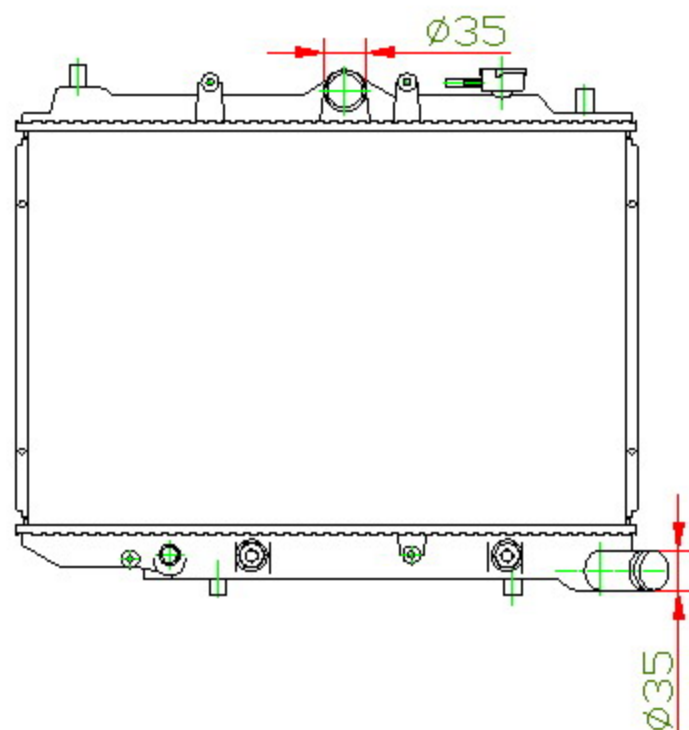

16133

CARTYPE:323 AT

CORE SIZE: PC 350 x 518 x 16

CORE SIZE:

OEM:

DPI:

CARTON: 61.5\*12.7\*52.5

TANK SIZE: 548.5\*49

OIL COOLER:200