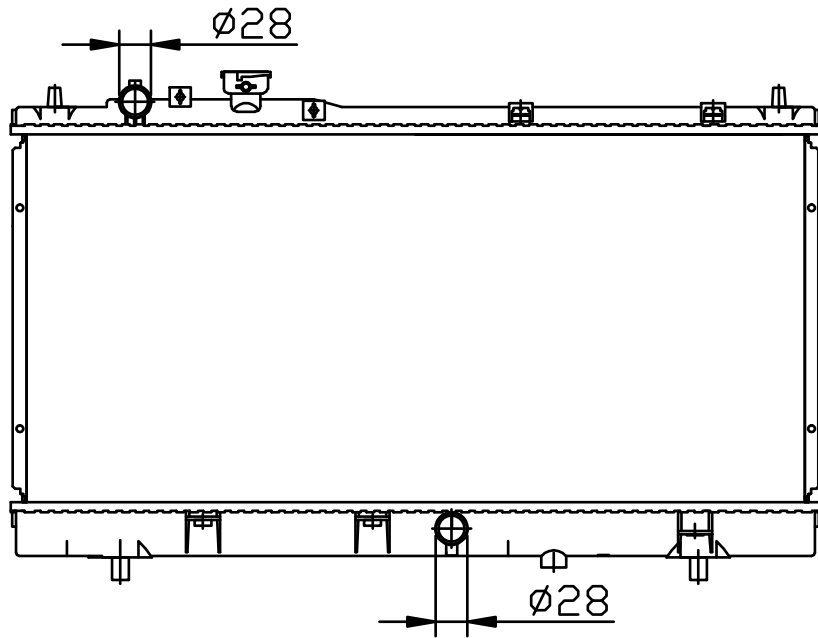

16135

CARTYPE: 323 海南 2005 MT

CORE SIZE: PC 325 x 698 x 16

CORE SIZE: PA 325 x 688 x 16

OEM:

DPI:

CARTON: 73.5*11*52.5

TANK SIZE: 713*47.5