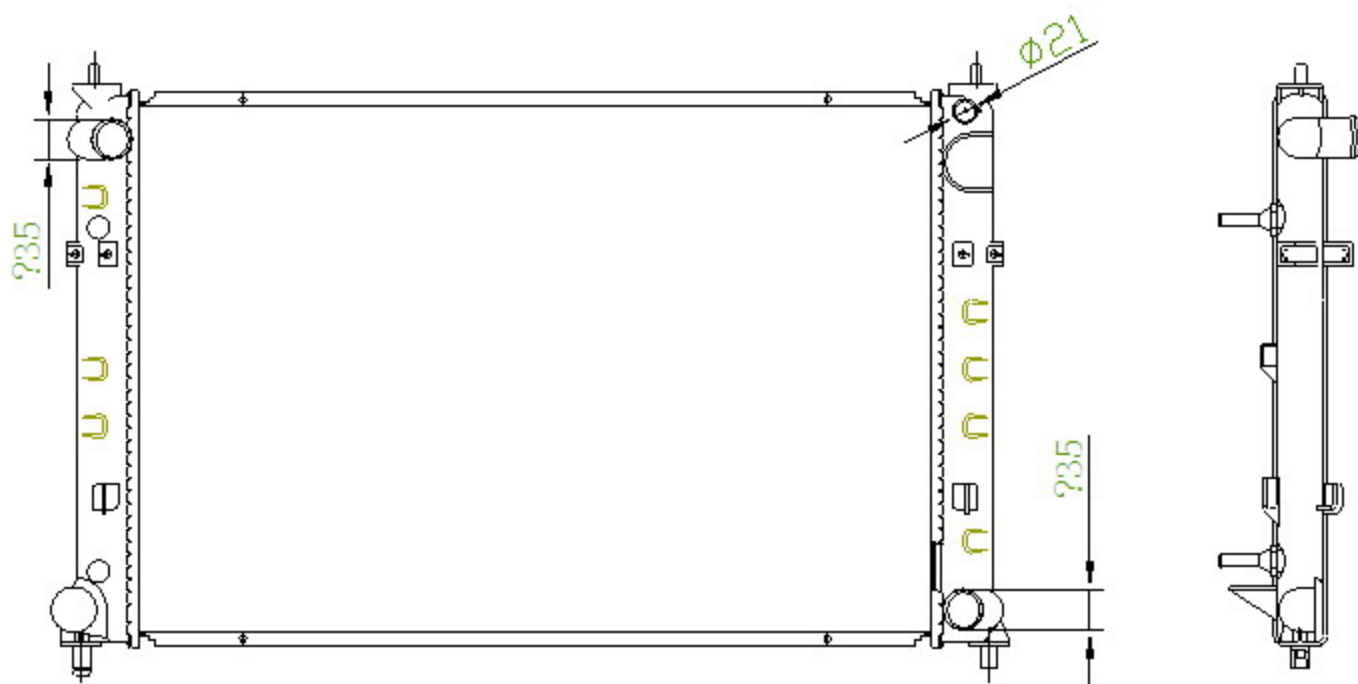

16136

CARTYPE: MPV GF-LWEW 00-03' AT

CORE SIZE: PA690\*458\*16

CORE SIZE:

OEM: FSIE-15-200B

DPI:

CARTON:

TANK SIZE: 482.5\*46

OIL COOLER: 300