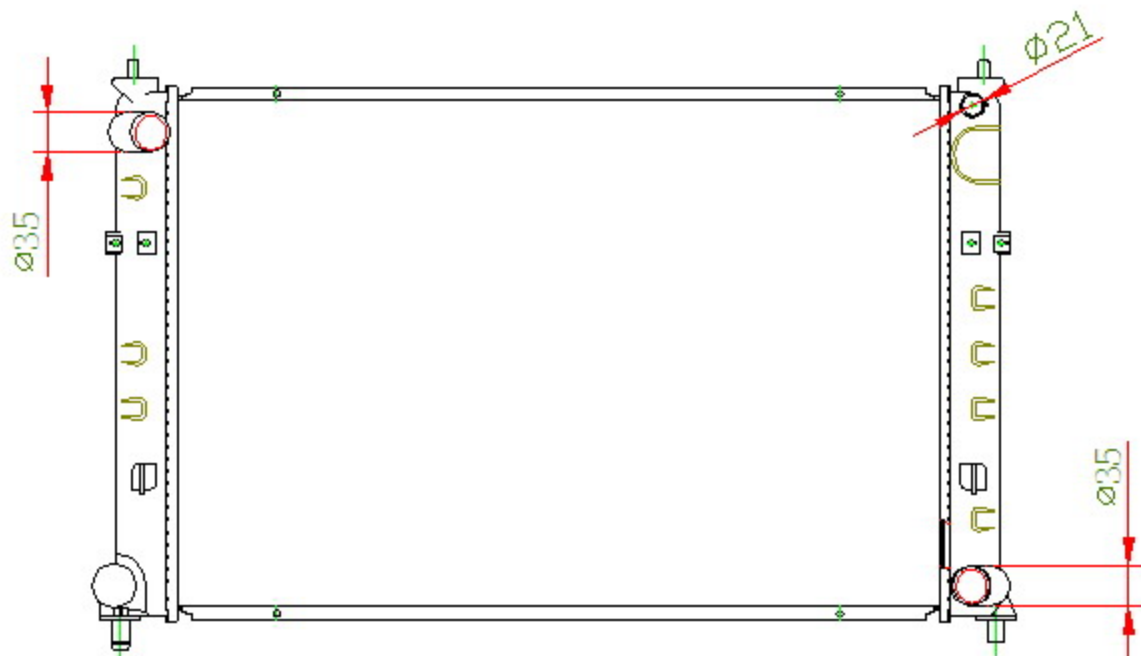

16137

CARTYPE: MPV GF-LWEW 00-03' MT

CORE SIZE: PA690*458*16

CORE SIZE:

OEM:

DPI:

CARTON:

TANK SIZE: 482.5*46