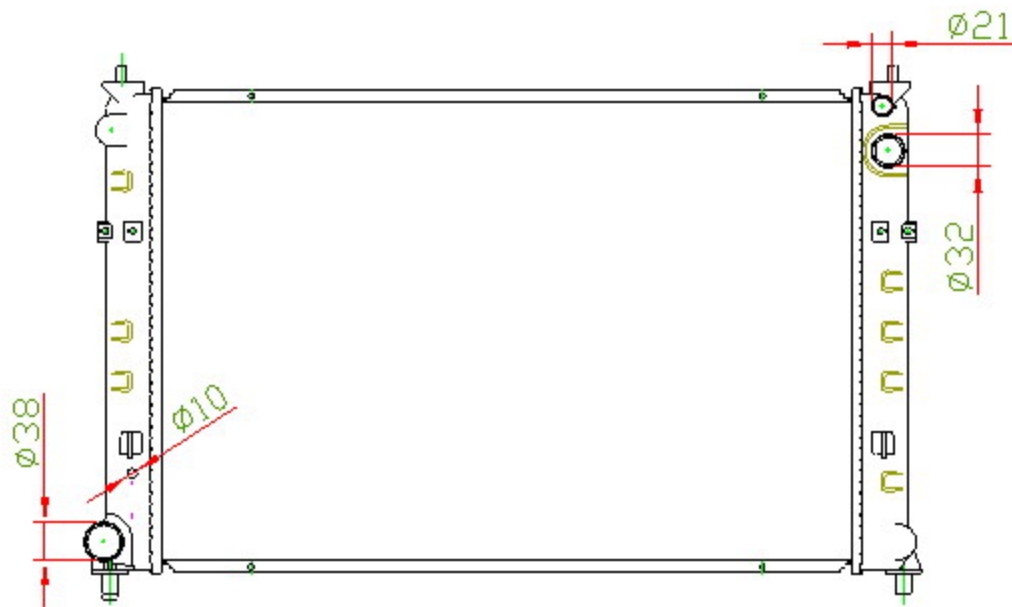

16139

CARTYPE: MPV 3.0 V6 02-05' MT

CORE SIZE: PA 690 x 458 x 16/26

CORE SIZE:

OEM:

DPI:

CARTON:

TANK SIZE: 482.5\*46.5