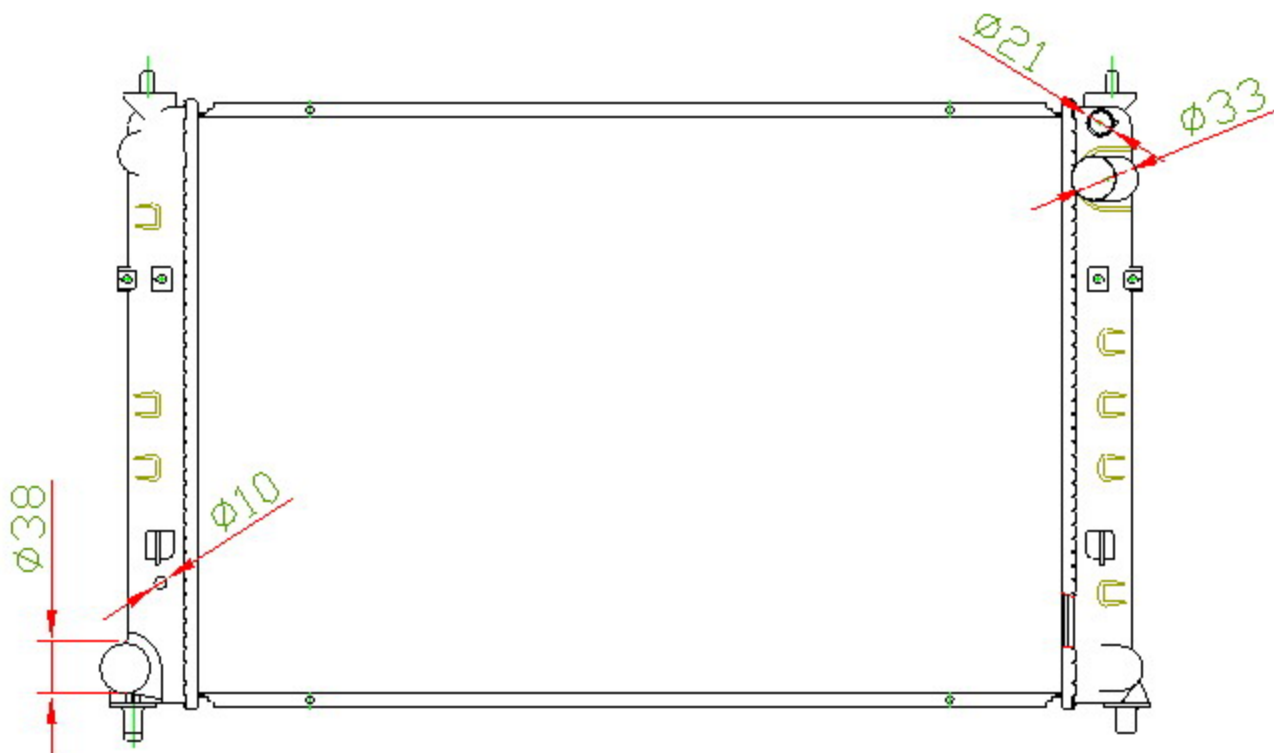

16141

CARTYPE: MAZDA MPV W/TOW 02-04' MT DPI:

CORE SIZE: PA 690 x 458 x 16

CORE SIZE:

OEM:

CARTON:

TANK SIZE: 482.5*46.5

OIL COOLER: