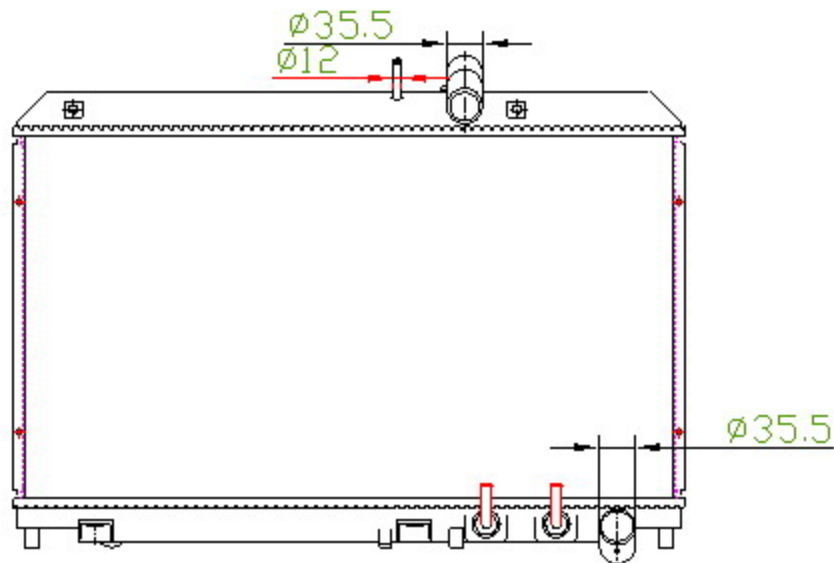

16142

CARTYPE: MAZDA RX -8 SE3P '03 AT

CORE SIZE: PA 360\*638\*26

CORE SIZE:

OEM: N3H2-15-200C

DPI: 2694

CARTON:

TANK SIZE: 668.5\*46.5

OIL COOLER:70