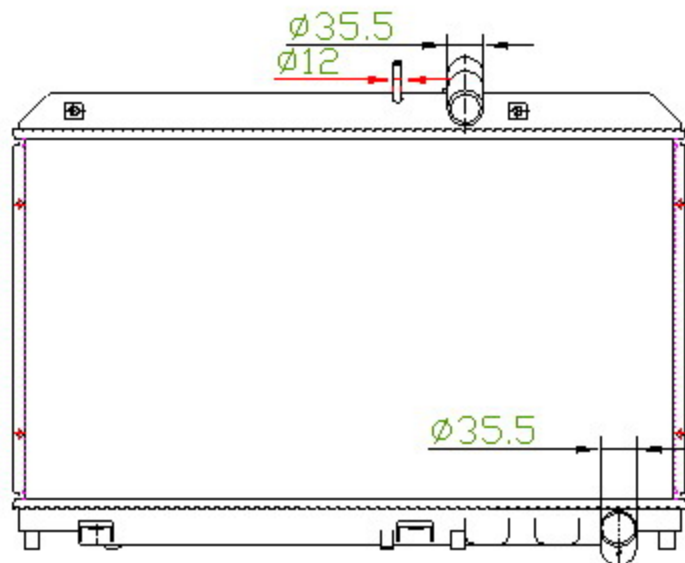

16143

CARTYPE: MAZDA RX -8 SE3P '03 MT

CORE SIZE: PA 360*638*26

CORE SIZE:

OEM: N3H1-15-200C

DPI: 2965

CARTON:

TANK SIZE: 668.5*46.5