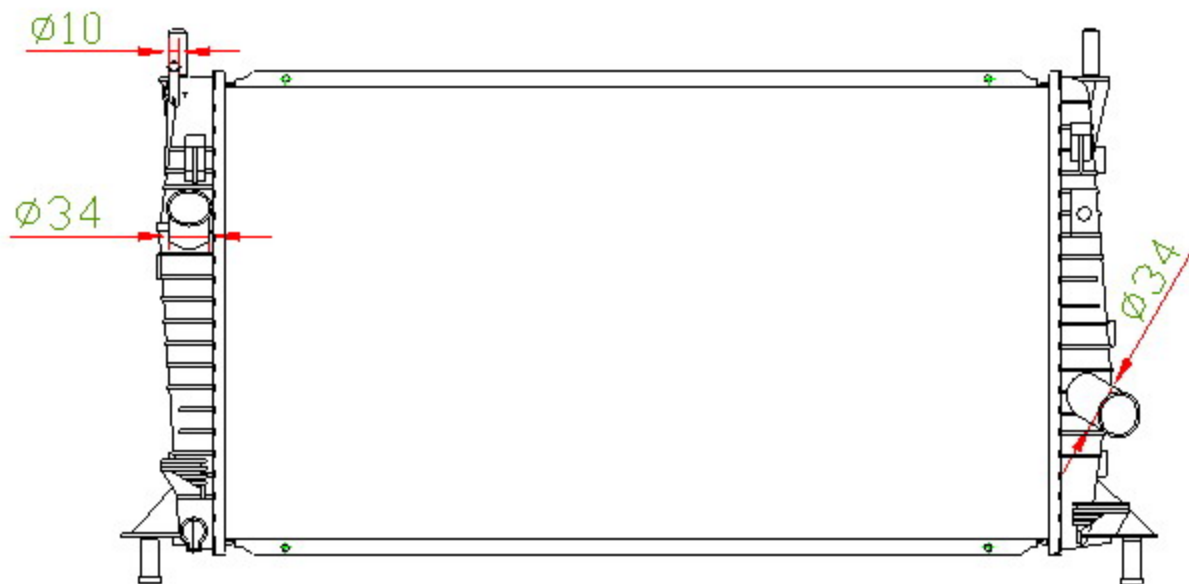

16144

CARTYPE: MAZDA M3 MT

CORE SIZE: PA 670 x 368 x 26

CORE SIZE:

OEM: 1230987/1305492/1306756/3M5H 8005 TE

NISSENS:

CARTON:

TANK SIZE: 388.*43.8