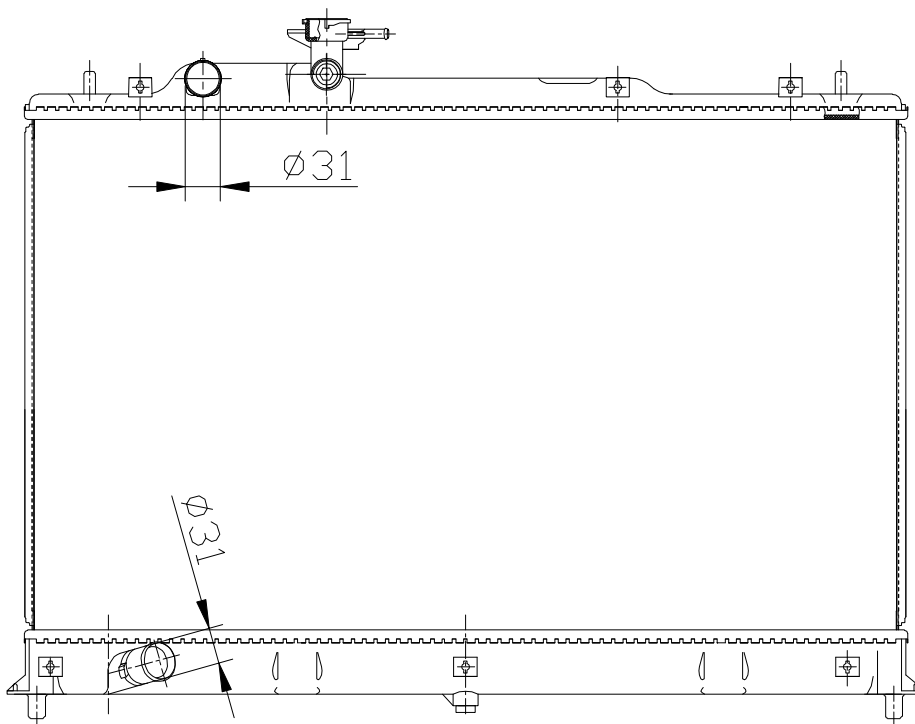

16151

CARTYPE: CX-7 2.3L L4 '06 MT

CORE SIZE: PA 449*758*26

CORE SIZE:

OEM:

DPI:

CARTON: 82.5X13.5X68.5

TANK SIZE: 774.4X47.8

OIL COOLER: