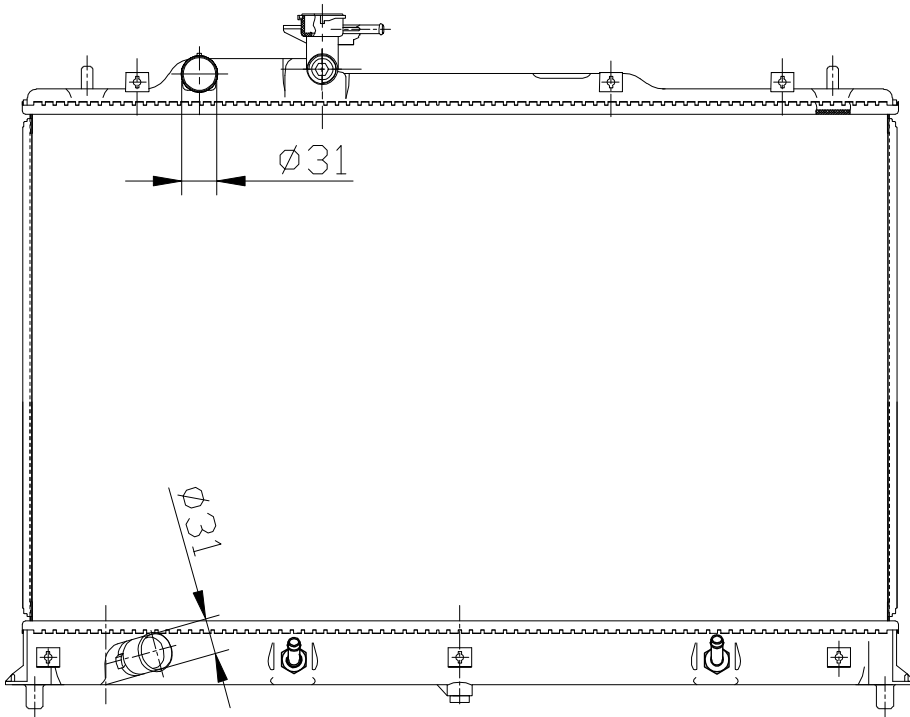

16152

CARTYPE: CX-7 2.3L L4 '06 AT

CORE SIZE: PA 449*758*26

CORE SIZE:

OEM:

DPI:

CARTON: 82.5X13.5X68.5

TANK SIZE: 774.4X47.8

OIL COOLER: 375