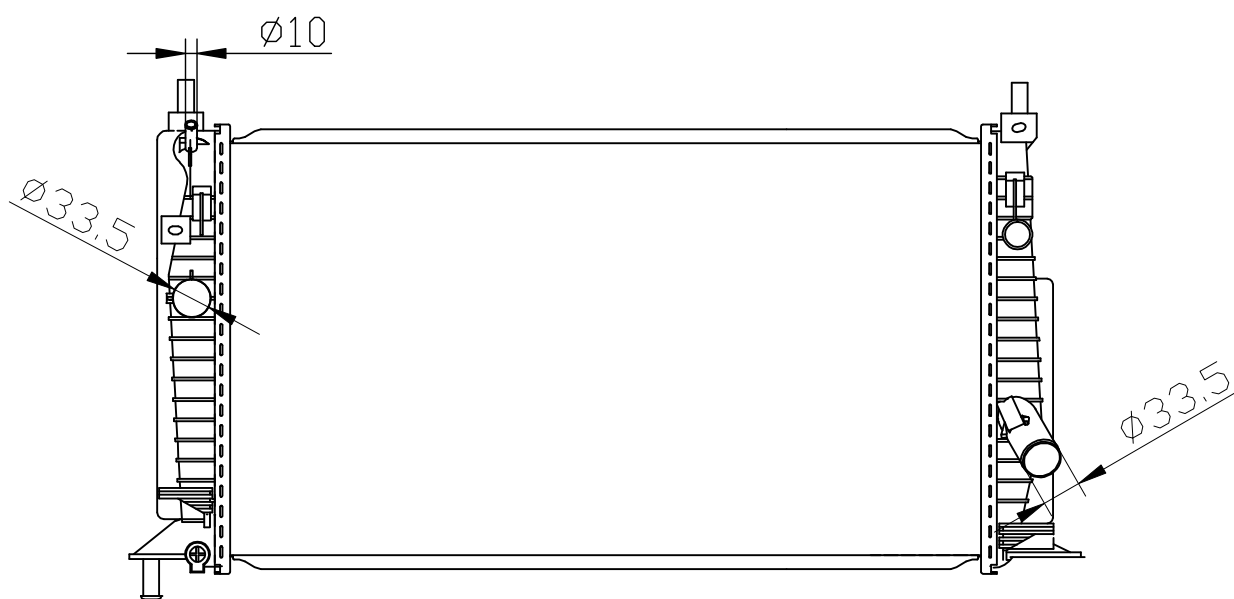

16153

CARTYPE:MAZDA 3 BL '09 MT

CORE SIZE: PA 672*368*16

CORE SIZE:

OEM:

DPI:

CARTON:

TANK SIZE: 390*37.5