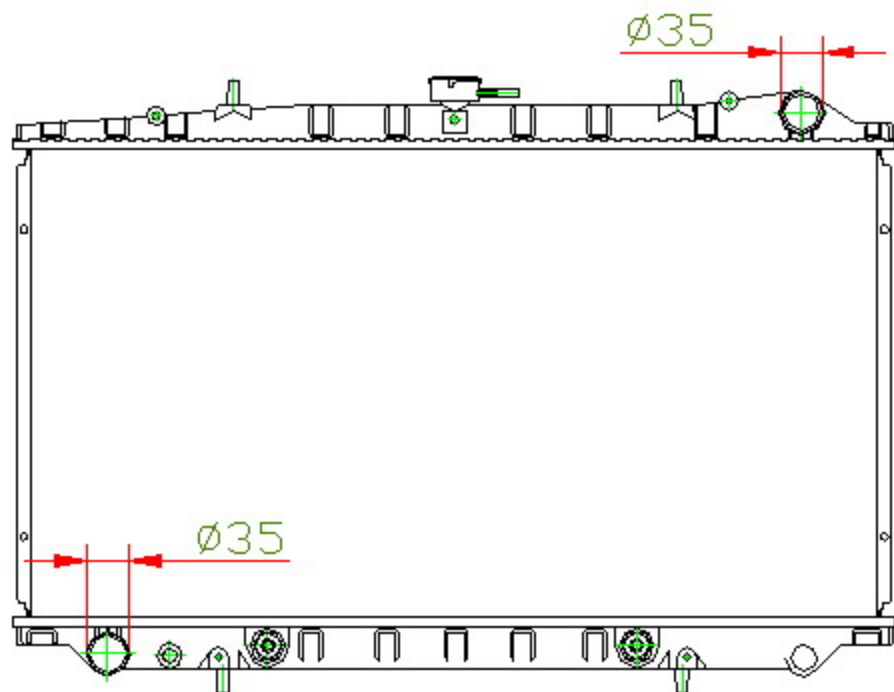

15011

CARTYPE: BLUEBIRD'89-92 U12 AT

CORE SIZE: PC 380 x 698 x 16

CORE SIZE: PA 380 x 688 x 16

OEM: 21460-55E01/32R00/32R011

DPI: 1186

CARTON: 735*10.5*57.5

TANK SIZE: 713*47.5

OIL COOLER:300