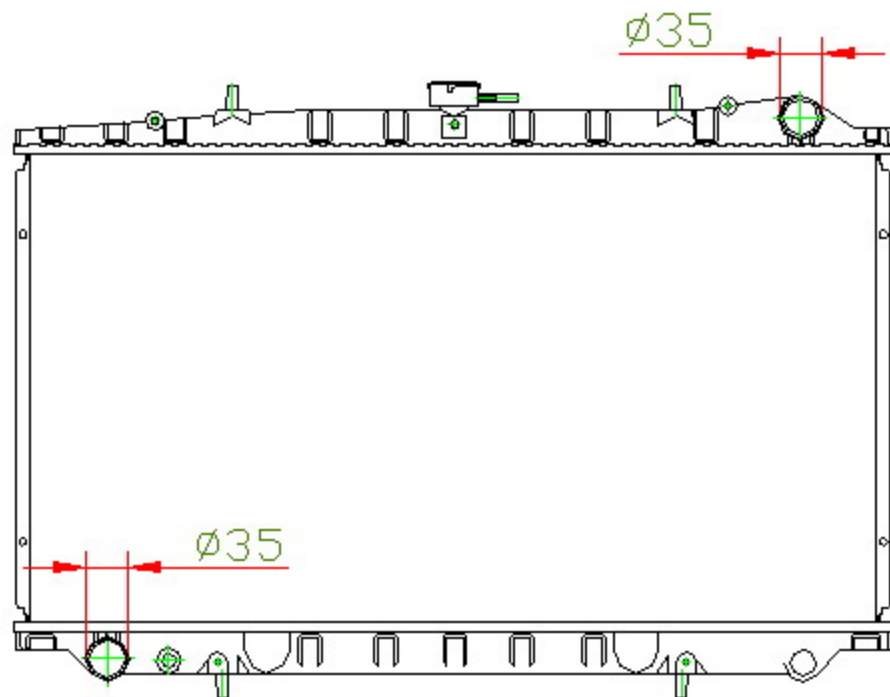

15012

CARTYPE: BLUEBIRD'89-92 U12 MT

CORE SIZE: PC 380 x 698 x 16

CORE SIZE: PA 380 x 688 x 16

OEM: 21410-55E01/58E00/51E00

DPI: 1186

CARTON: 73.5*10.5*57.5

TANK SIZE: 713*47.5