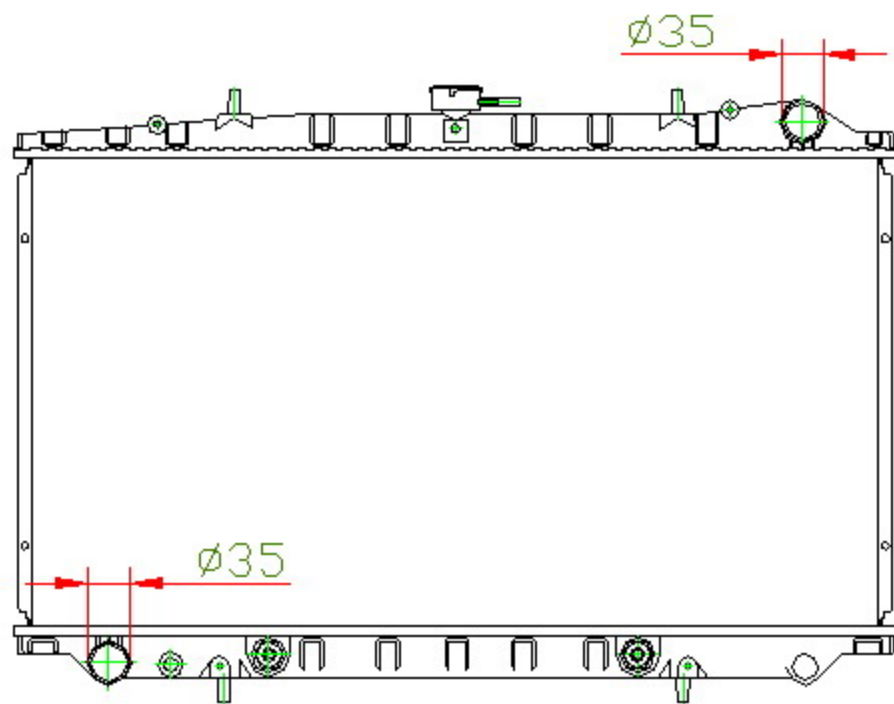

15013

CARTYPE: BLUEBIRD'89-92 U12 AT

CORE SIZE: PC 380 x 698 x 32

CORE SIZE: PA 380 x 688 x 26

OEM: 21460-57E00

DPI: 1186

CARTON: 73.5*10.5*57.5

TANK SIZE: 713*47.5

OIL COOLER:300