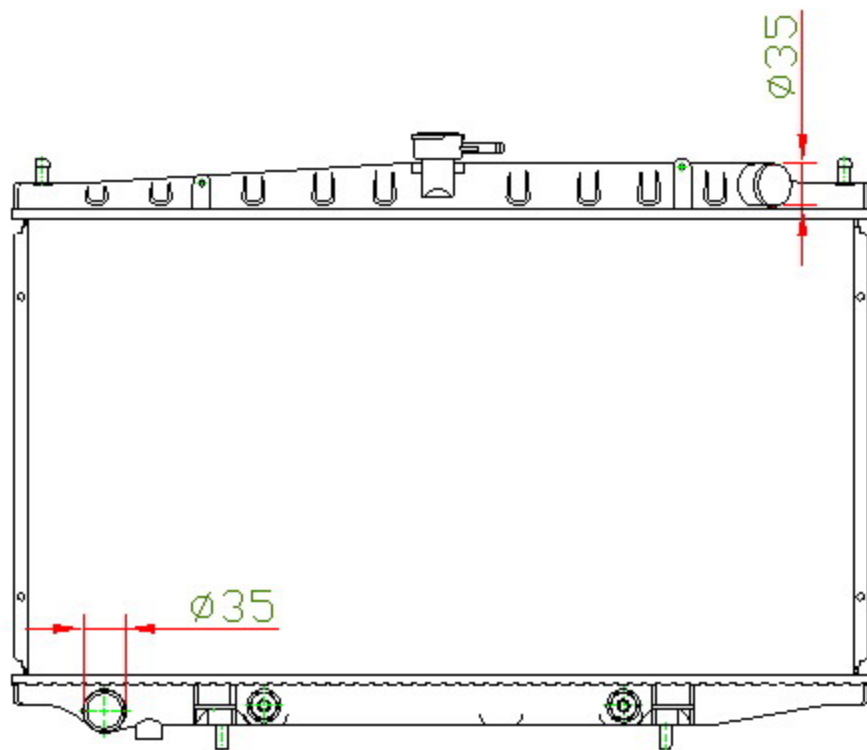

15015

CARTYPE: BLUEBIRD'93-98 U13 AT

CORE SIZE: PC 380 x 698 x 16

CORE SIZE: PA 380 x 688 x 16/26

OEM: 21460-1E400/ 0E200/1E000/1E450/0E200

DPI: 1573

CARTON: 73.5*11*58.5

TANK SIZE: 713*47.5

OIL COOLER:300