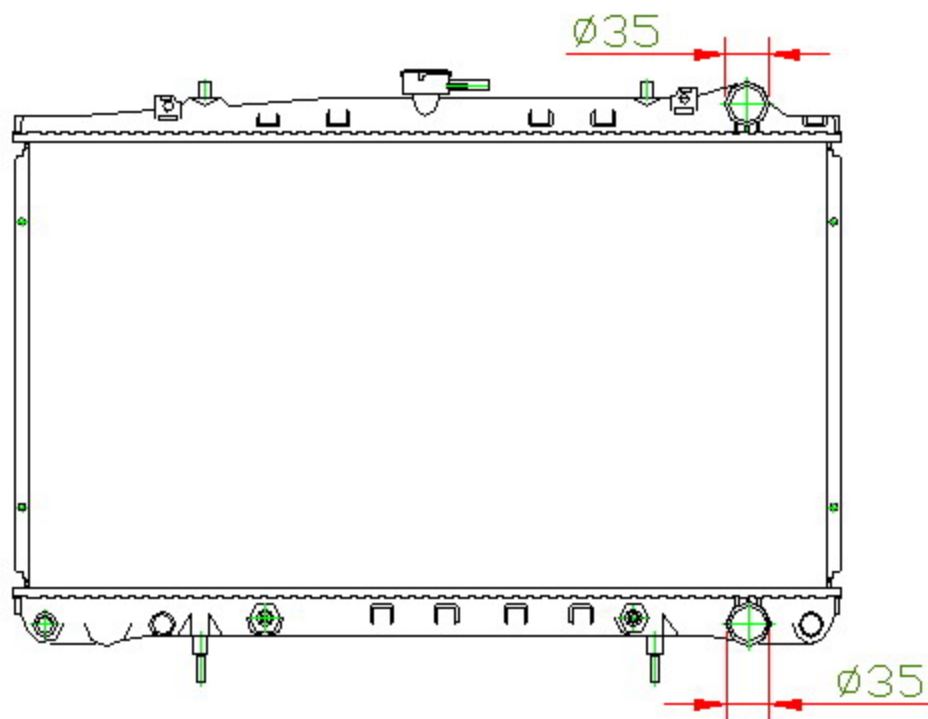

15023

CARTYPE: BLUEBIRD 240SX AT

CORE SIZE: PC 362x 648 x 16

CORE SIZE: PA 362x 648 x 16

OEM: 21460-35F00/40F11

DPI: 46

CARTON: 69.5*10*57

TANK SIZE: 670*36/47

OIL COOLER:300