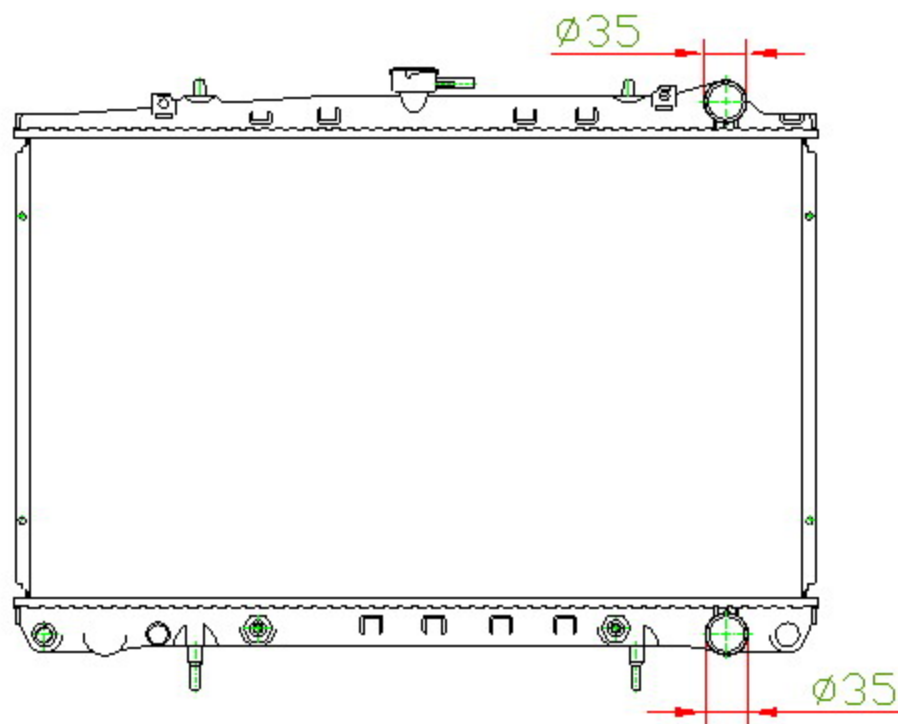

15041

CARTYPE: 200L ALIMA'89-91 A31 AT

CORE SIZE: PC 385 x 648 x 16

CORE SIZE: PA 385 x 648 x 16

OEM: 21460-72L05

DPI:

CARTON: 69.5*10*59

TANK SIZE: 670*36/47

OIL COOLER:300