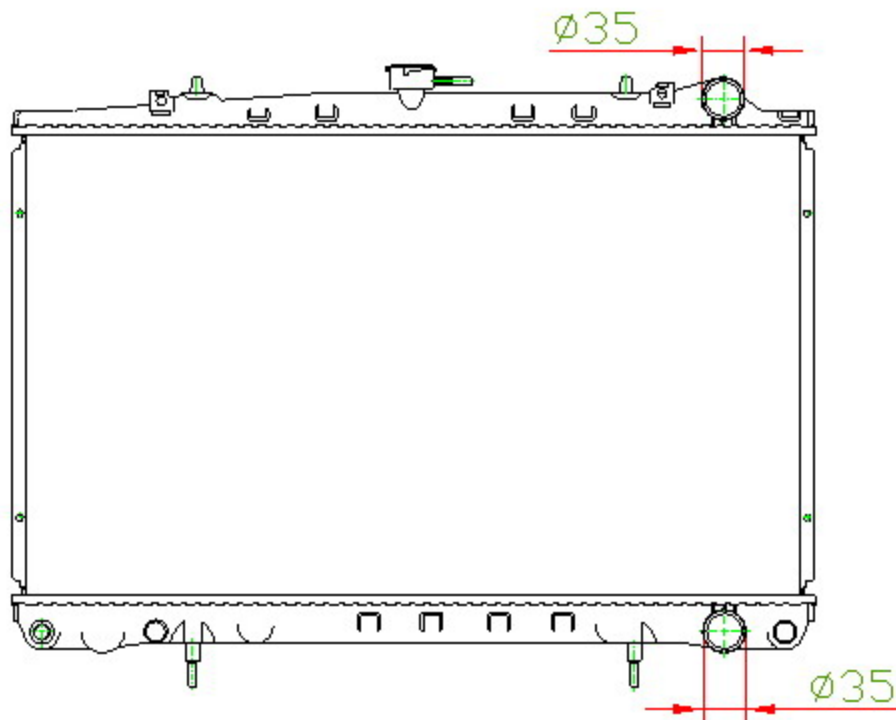

15042

CARTYPE: 200L ALIMA'89-91 A31 MT

CORE SIZE: PC 385 x 648 x 16

CORE SIZE: PA 385 x 648 x 16

OEM: 21410-71L00

DPI:

CARTON: 69.5*10*59

TANK SIZE: 670*36/47