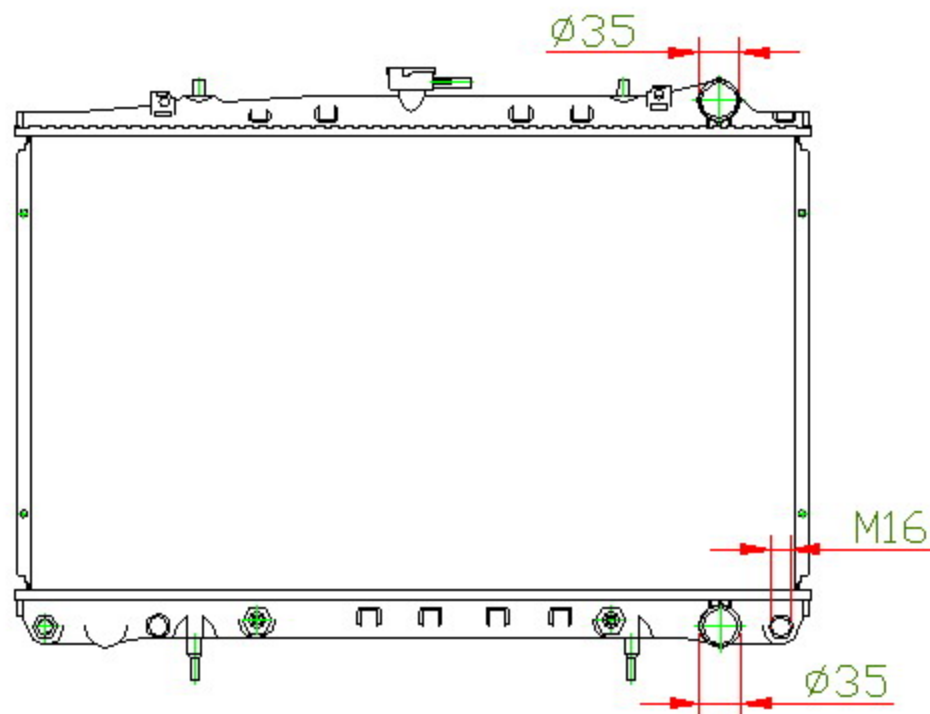

15043

CARTYPE: 200L ALIMA'89-91 C33 AT

CORE SIZE: PC 385 x 648 x 32

CORE SIZE: PA 385 x 648 x 26

OEM: 21460-73L05

DPI:

CARTON: 69.5\*10\*59

TANK SIZE: 670\*47

OIL COOLER:300