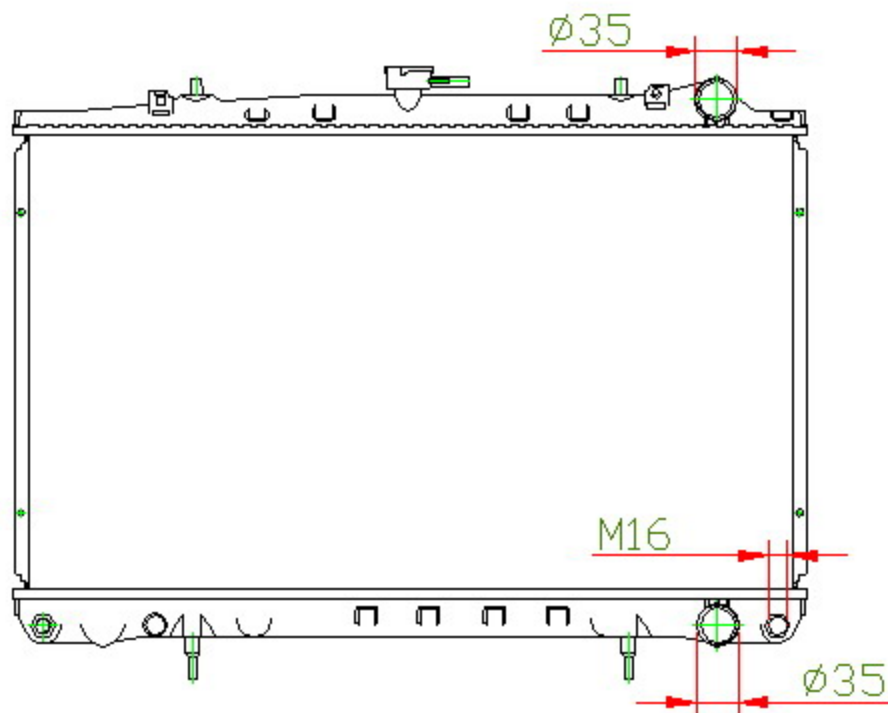

15044

CARTYPE: 200L ALIMA'89-91 C33 MT

CORE SIZE: PC 385 x 648 x 32

CORE SIZE: PA 385 x 648 x 26

OEM: 21410-71L00

DPI:

CARTON: 69.5*10*59

TANK SIZE: 670*47

OIL COOLER: