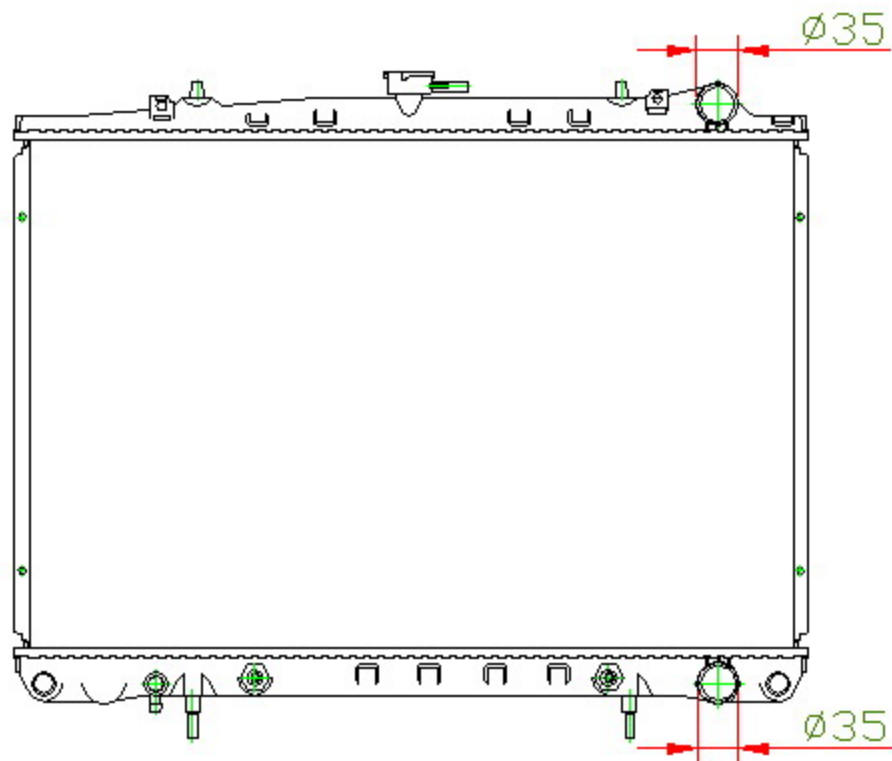

15053

CARTYPE: CEDRIC'90-94 SY31 AT

CORE SIZE: PC 430 x 648 x 16

CORE SIZE: PA 430 x 648 x 16

OEM: 21460-10V01

DPI:

CARTON: 69.5*10*64

TANK SIZE: 670*36/47

OIL COOLER:300