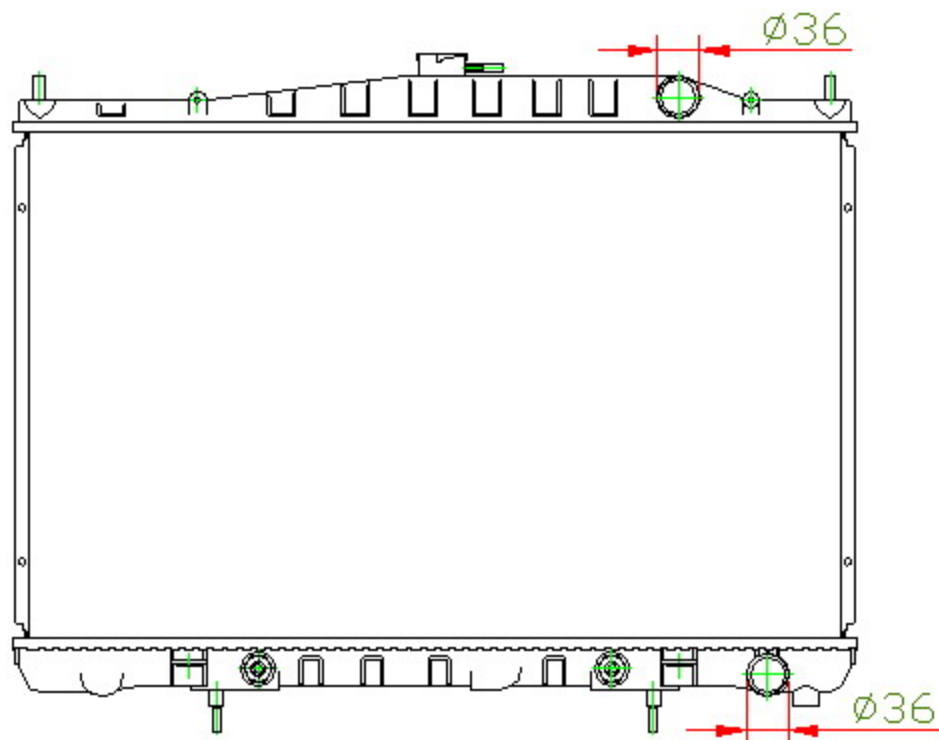

15055

CARTYPE: CEDRIC'93-96 SY32 AT

CORE SIZE: PC 430 x 698 x 16

CORE SIZE: PA 430 x 688 x 16

OEM: 21460-0P0001

DPI: 1561

CARTON: 73.5\*10\*64.5

TANK SIZE: 713\*47.5

OIL COOLER:300