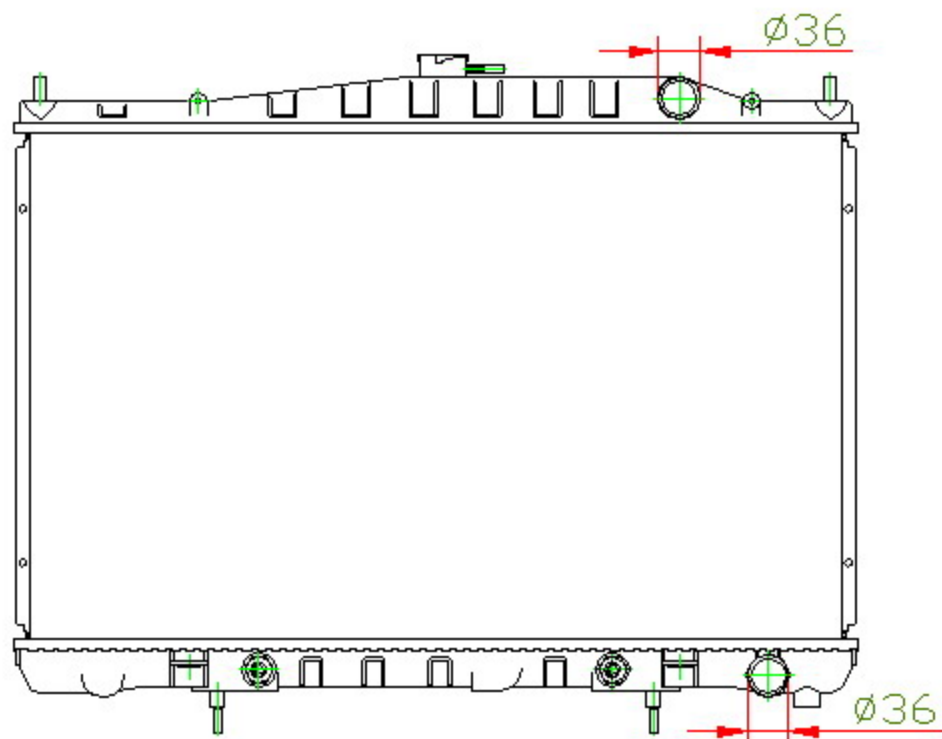

15056

CARTYPE: CEDRIC'93-96 SY32 AT

CORE SIZE: PC 430 x 698 x 32

CORE SIZE: PA 430 x 688 x 26

OEM: 21460-0P600/ 700

DPI: 1561

CARTON: 73.5*10*64.5

TANK SIZE: 713*47.5

OIL COOLER:300