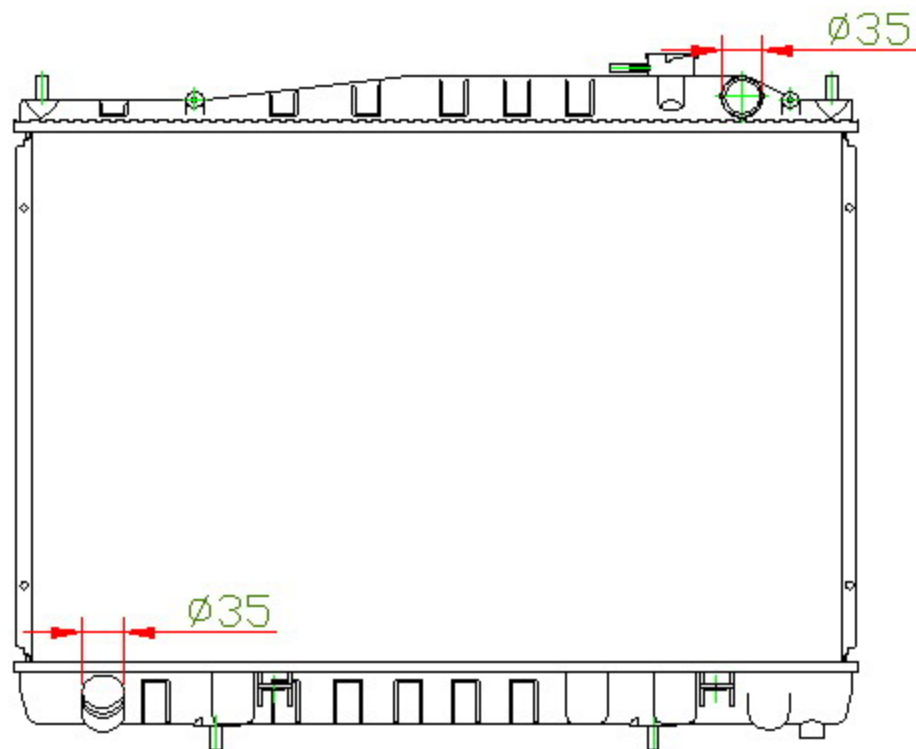

15058

CARTYPE: INFINITI Q45 MT
CORE SIZE: PC 450 x 698 x 32
CORE SIZE: PA 450 x 688 x 26
OEM: 21410-6P100

DPI:
CARTON: 73.5*12*65.5
TANK SIZE: 713*47.5/56.5
OIL COOLER: