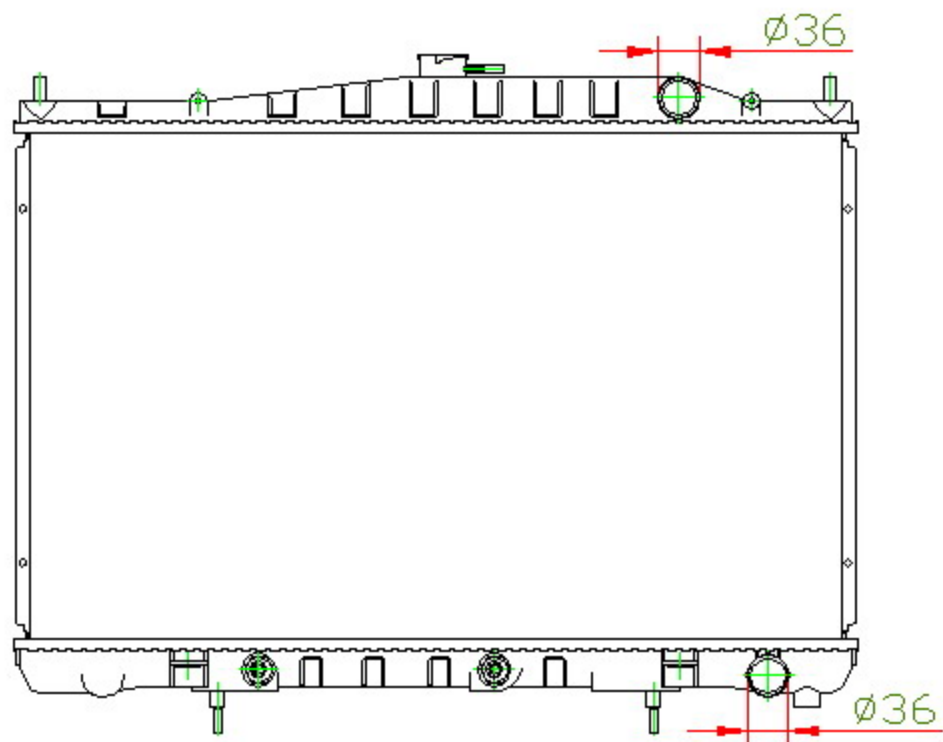

15059

CARTYPE: CEDRIC J30 AT

CORE SIZE: PC 430 x 698 x 16

CORE SIZE: PA 430 x 688 x 16

OEM: 21460-0P000, M2510

DPI:

CARTON: 73.5*10*64.5

TANK SIZE: 713*47.5

OIL COOLER:200