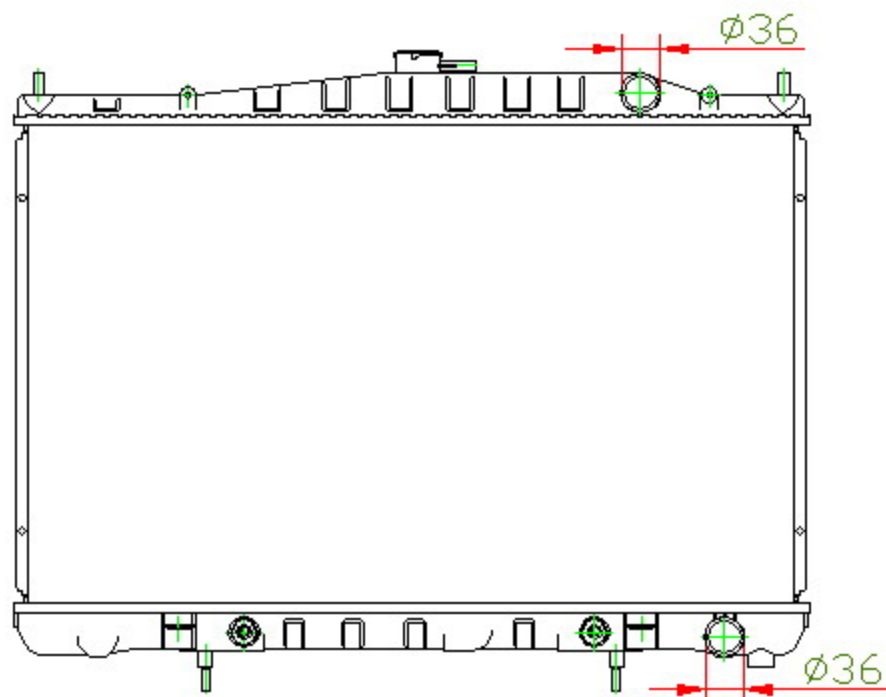

15060

CARTYPE: CEDRIC J30 AT

CORE SIZE: PC 430 x 698 x 32

CORE SIZE: PA 430 x 688 x 26

OEM: 21460-0P600, M2510

DPI:

CARTON: 73.5\*10\*64.5

TANK SIZE: 713\*47.5

OIL COOLER:300