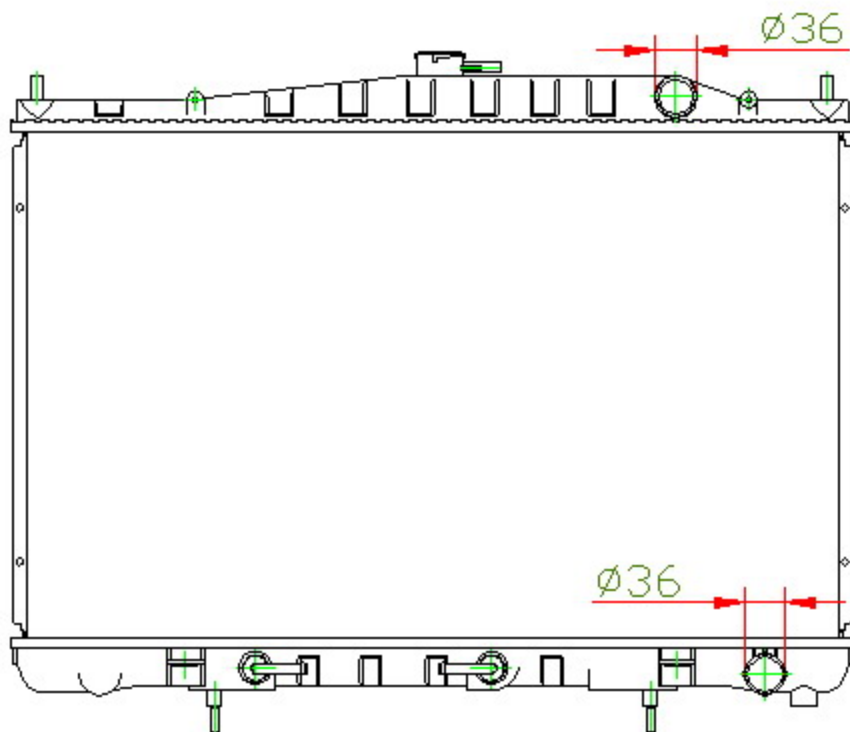

15061

CARTYPE: CEDRIC J30 (D) AT

CORE SIZE: PC 430 x 698 x 32

CORE SIZE: PA 430 x 688 x 26

OEM: 21460-1P000

DPI:

CARTON: 73.5*10*64.5

TANK SIZE: 713*47.5

OIL COOLER:200