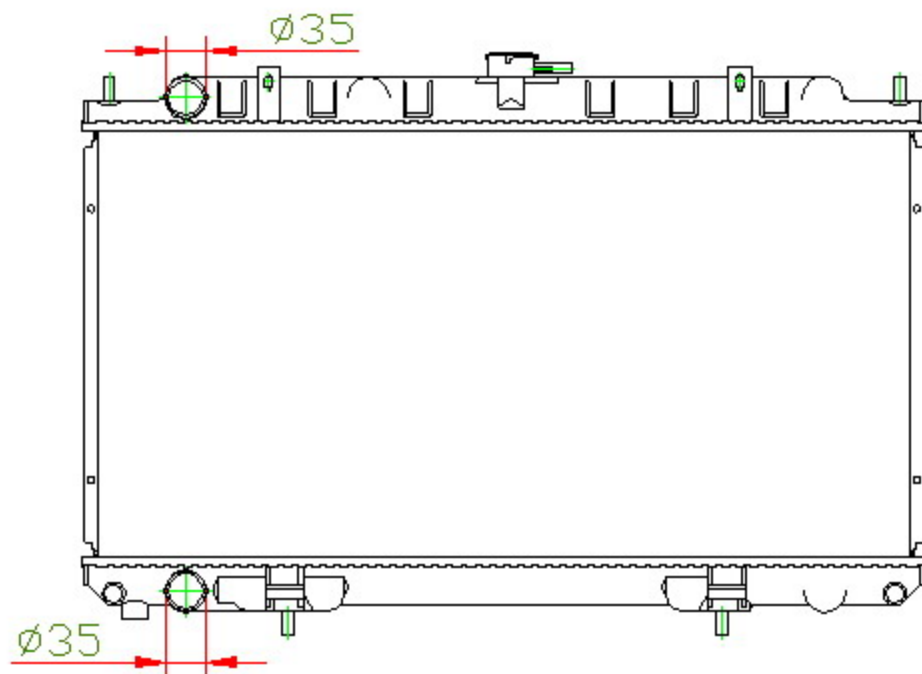

15062

CARTYPE: ADVAN Y11/YD22DD '01 MT

CORE SIZE: PC 360 x 698 x 16

CORE SIZE: PA 360 x 688 x 16

OEM: 21410-6M007

DPI:

CARTON: 73.5*10*56

TANK SIZE: 713*47.5