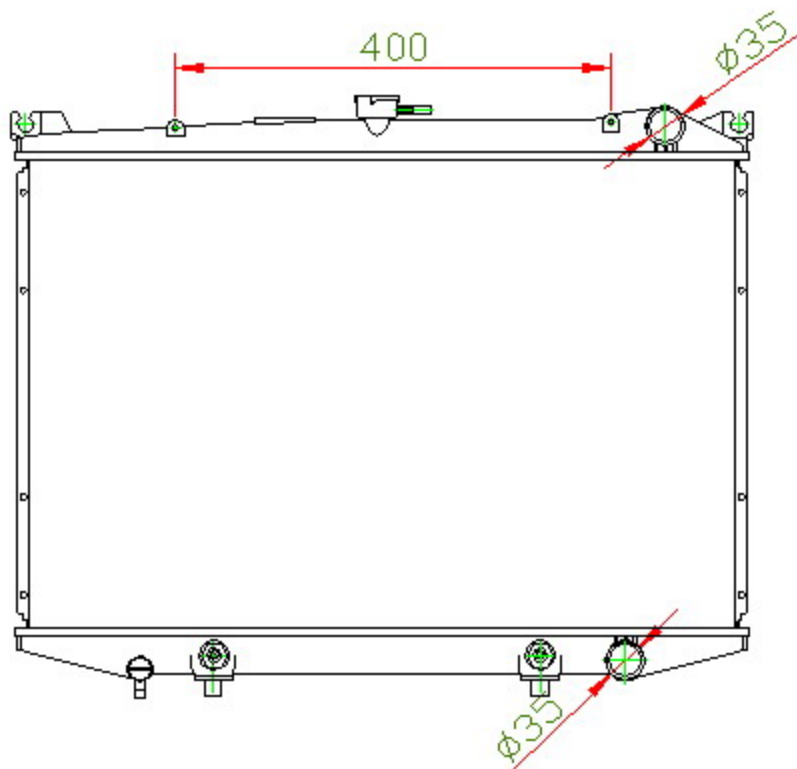

15063

CARTYPE: HARDBODY'92-95 D21 AT

CORE SIZE: PC 430 x 648 x 16

CORE SIZE: PA 430 x 648 x 16

OEM: 21450-01G11

DPI: 314

CARTON: 70.5*11*62.5

TANK SIZE: 670*36/47

OIL COOLER:300