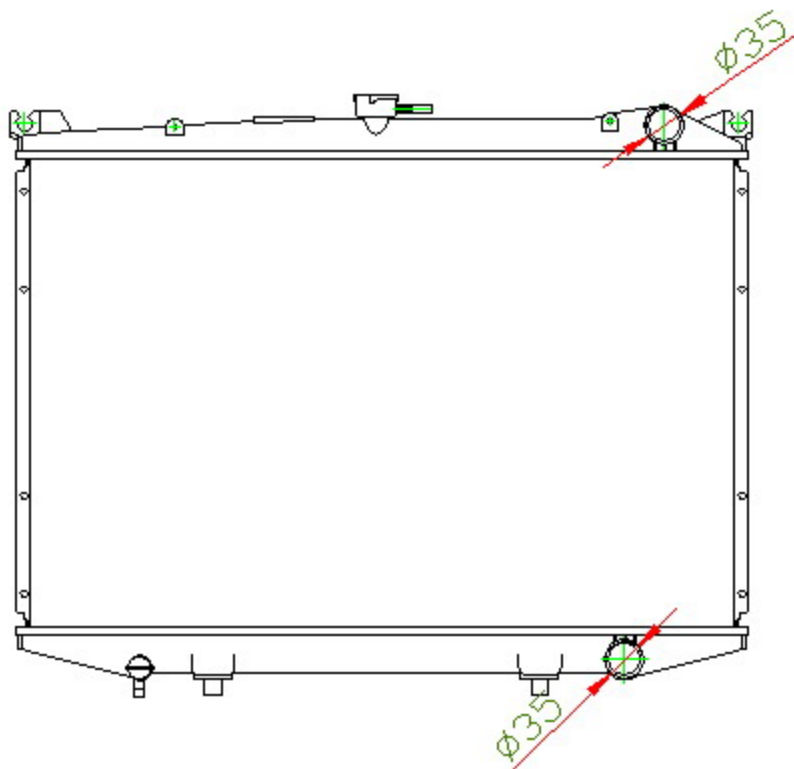

15064

CARTYPE: HARDBODY'92-95 D21 MT

CORE SIZE: PC 430 x 648 x 16

CORE SIZE: PA 430 x 648 x 16

OEM: 21450-01G10

DPI:

CARTON: 70.5*11*62.5

TANK SIZE: 670*36/47