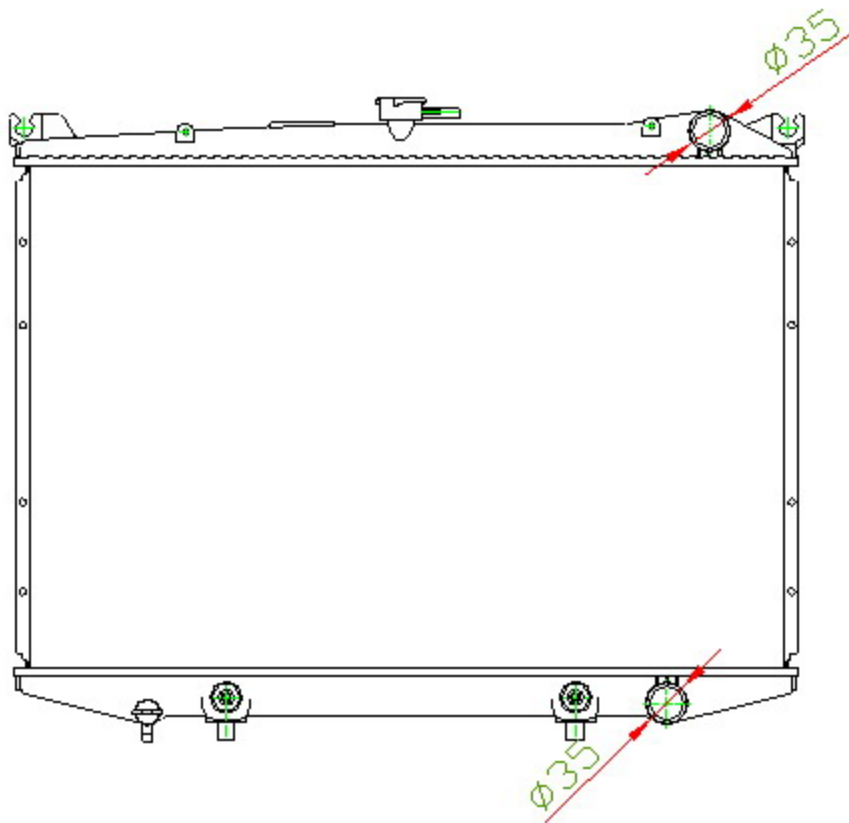

15065

CARTYPE: HARDBODY'92-95 D21 AT

CORE SIZE: PC 430 x 648 x 32

CORE SIZE: PA 430 x 648 x 22/26

OEM: 21450-07G11/ 09G11

DPI: 314

CARTON: 70.5\*11\*62.5

TANK SIZE: 670\*47

OIL COOLER:300