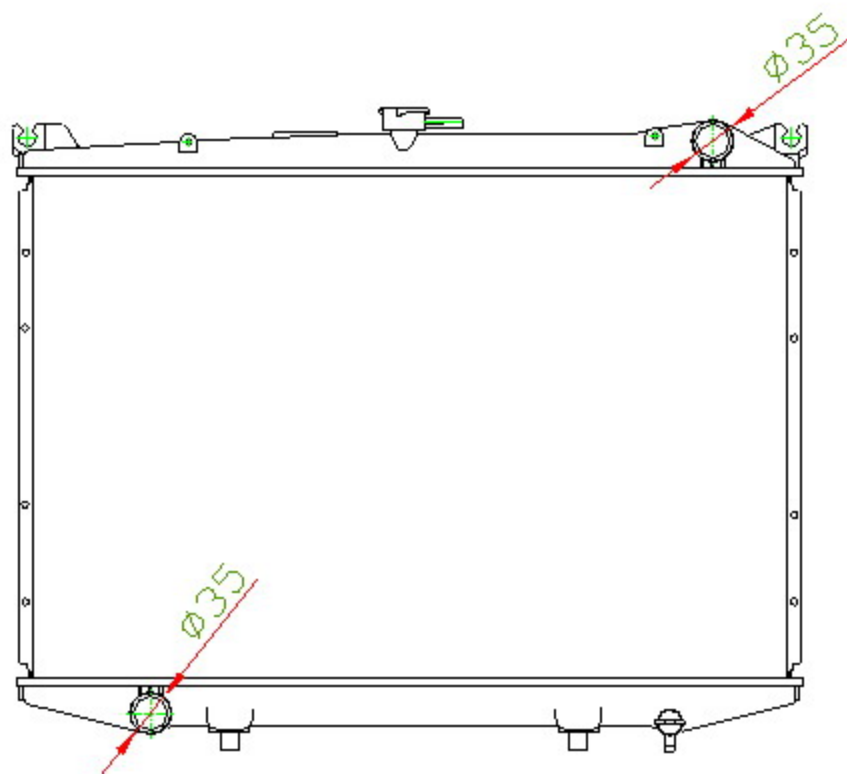

15067

CARTYPE: HARDBODY'92-95 D21D MT

CORE SIZE: PC 430 x 648 x 16

CORE SIZE: PA 430 x 648 x 16/26

OEM:

DPI:

CARTON: 70.5*11*62.5

TANK SIZE: 670*47