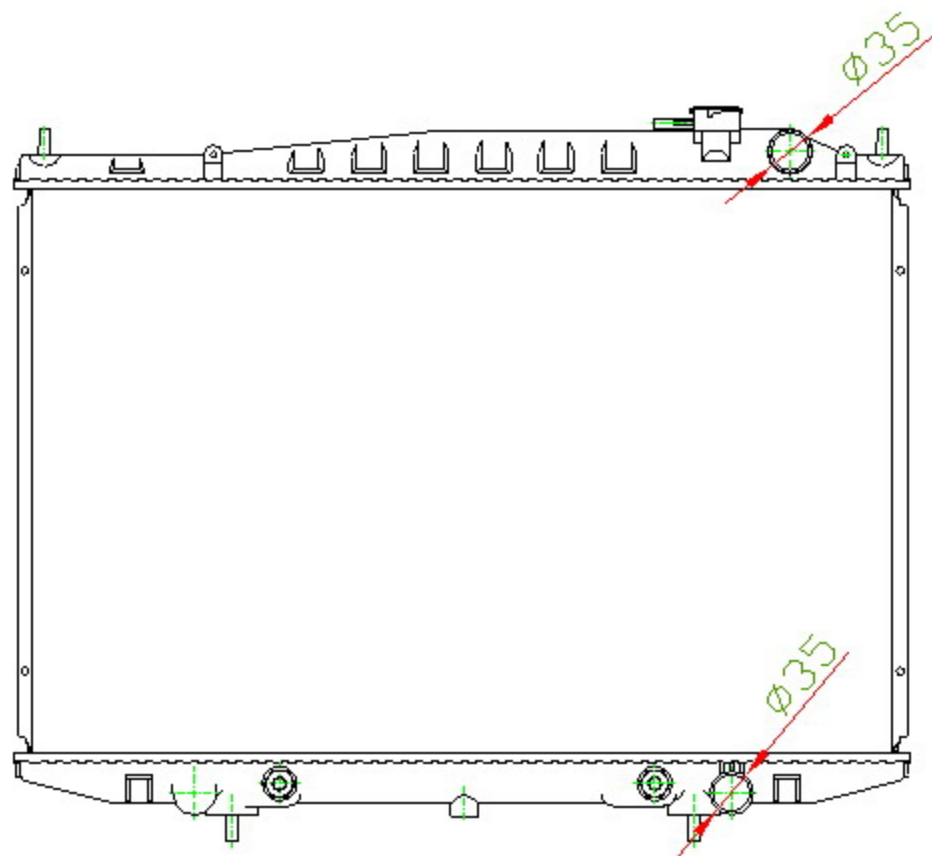

15068

CARTYPE: HARDBODY'98-00 D22 AT

CORE SIZE: PC 450 x 698 x 16

CORE SIZE: PA 450 x 688 x 16/22/26/32

OEM: 21460-3S100

DPI:

CARTON: 74*11.5*65.5

TANK SIZE: 713*47.5

OIL COOLER:300