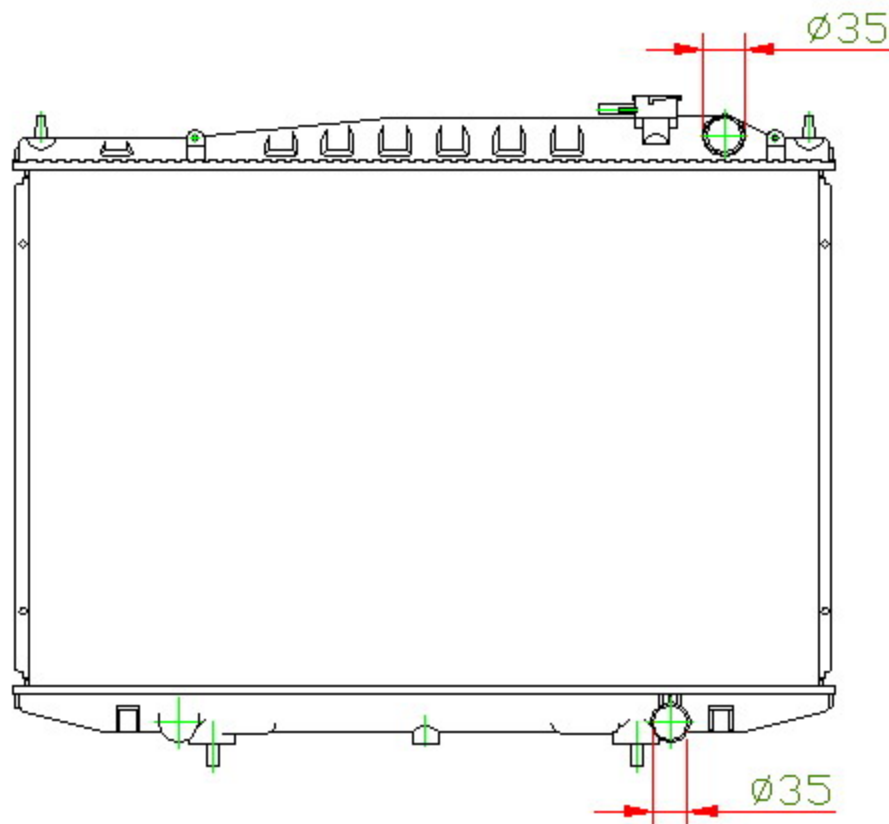

15069

CARTYPE: HARDBODY'98-00 D22 MT

CORE SIZE: PC 450 x 698 x 16

CORE SIZE: PA 450 x 688 x 16/22/26/32

OEM: 21410-2S400/ 3S400

DPI: 2151

CARTON: 74*11.5*65.5

TANK SIZE: 713*47.5