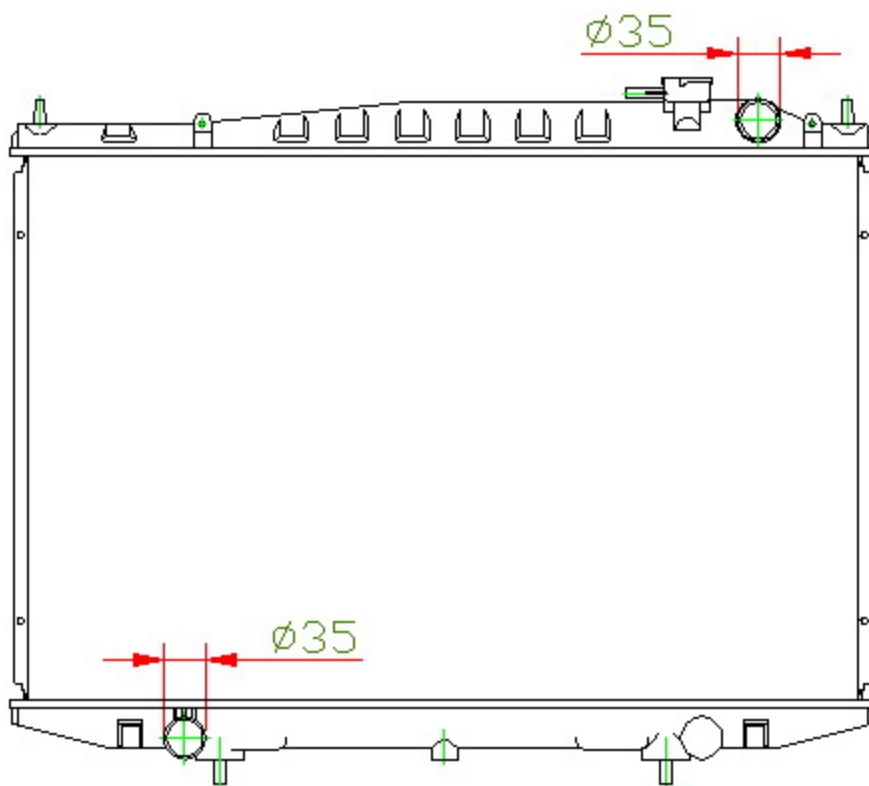

15071

CARTYPE: BD22/TD27 MT

CORE SIZE: PC 450 x 698 x 16

CORE SIZE: PA 450 x 688 x 16/22

OEM: 21410-3S110

DPI:

CARTON: 74\*11.5\*65.5

TANK SIZE: 713\*47.5

OIL COOLER: