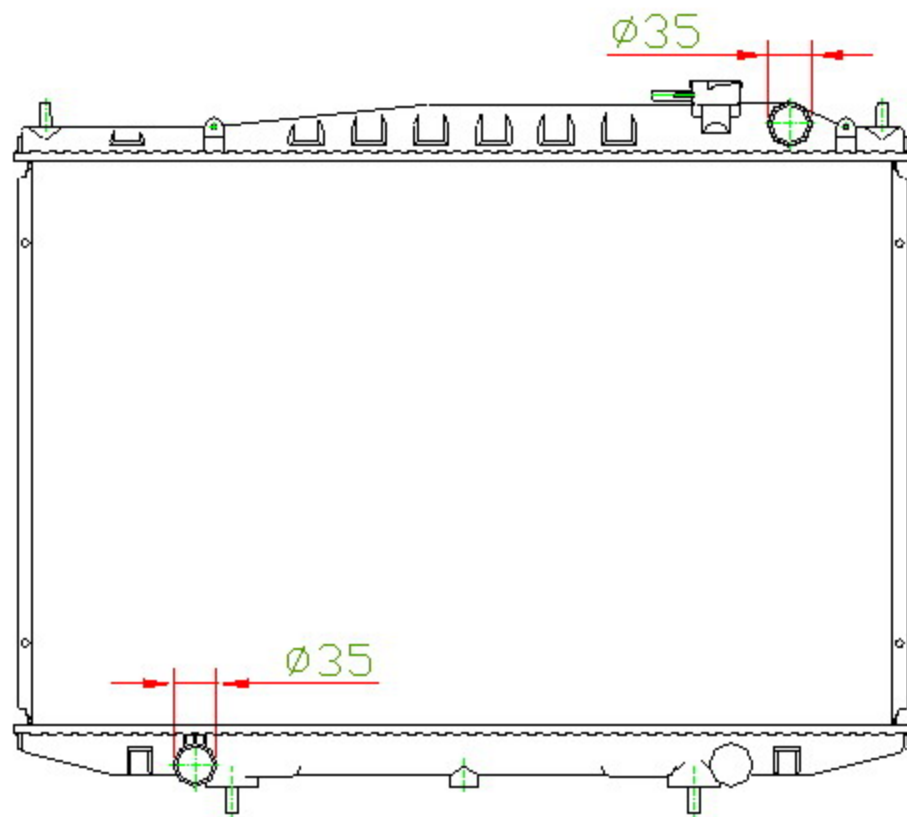

15072

CARTYPE: BD22/TD27 MT

CORE SIZE: PC 450 x 698 x 32

CORE SIZE: PA 450 x 688 x 22/26/32

OEM: 21410-3S210

DPI:

CARTON: 74*11.5*65.5

TANK SIZE: 713*47.5