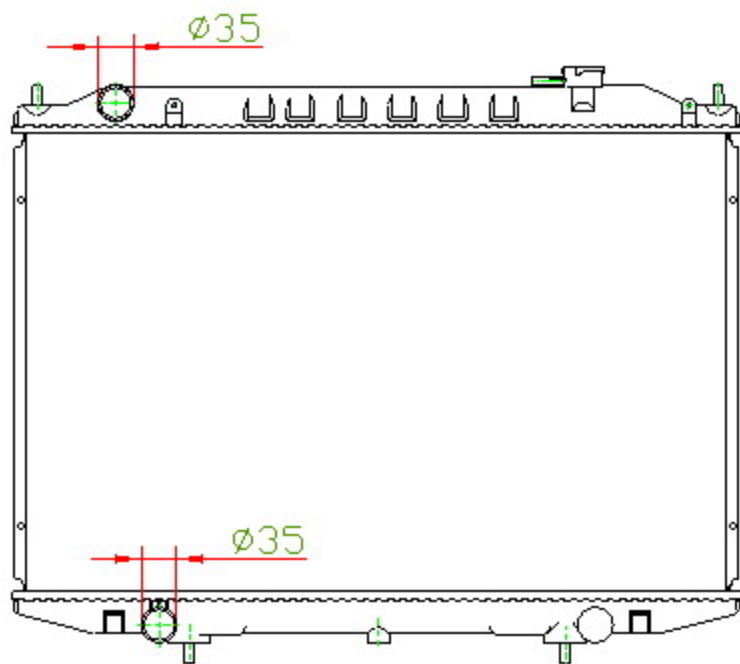

15073

CARTYPE: BD22/TD27 MT

CORE SIZE: PC 450 x 698 x 32

CORE SIZE: PA 450 x 688 x 16/22/26/32

OEM:

DPI:

CARTON: 74\*11.5\*65.5

TANK SIZE: 713\*47.5