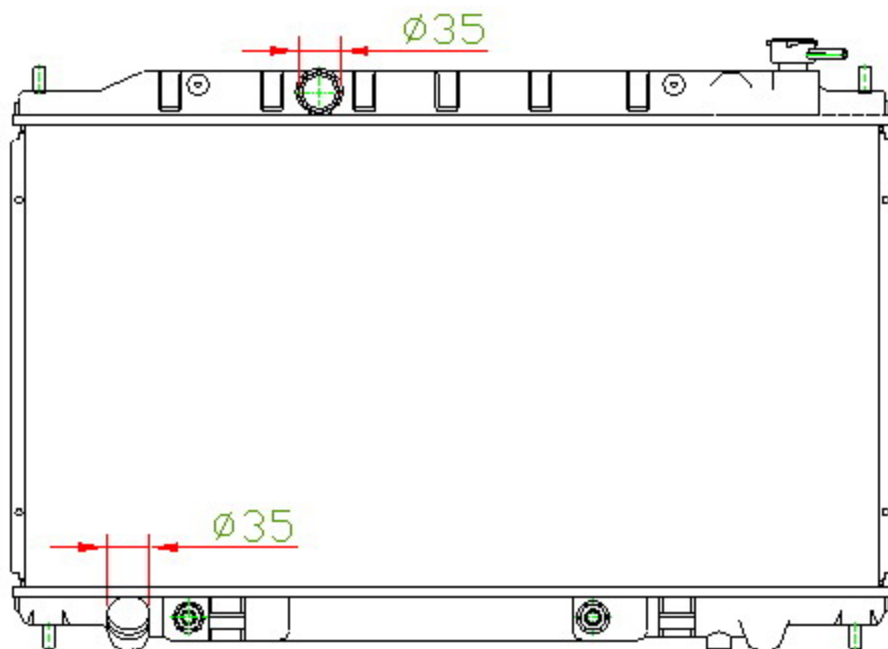

15095

CARTYPE: ALTIMA 4CYL AT

CORE SIZE: PC 400 x 738 x 16

CORE SIZE: PA 400 x 738 x 16/22/26

OEM: 21460-9J400

MD: 2927 DPI: 2414

CARTON: 78*11*60.5

TANK SIZE: 757.5*46.5

OIL COOLER:350